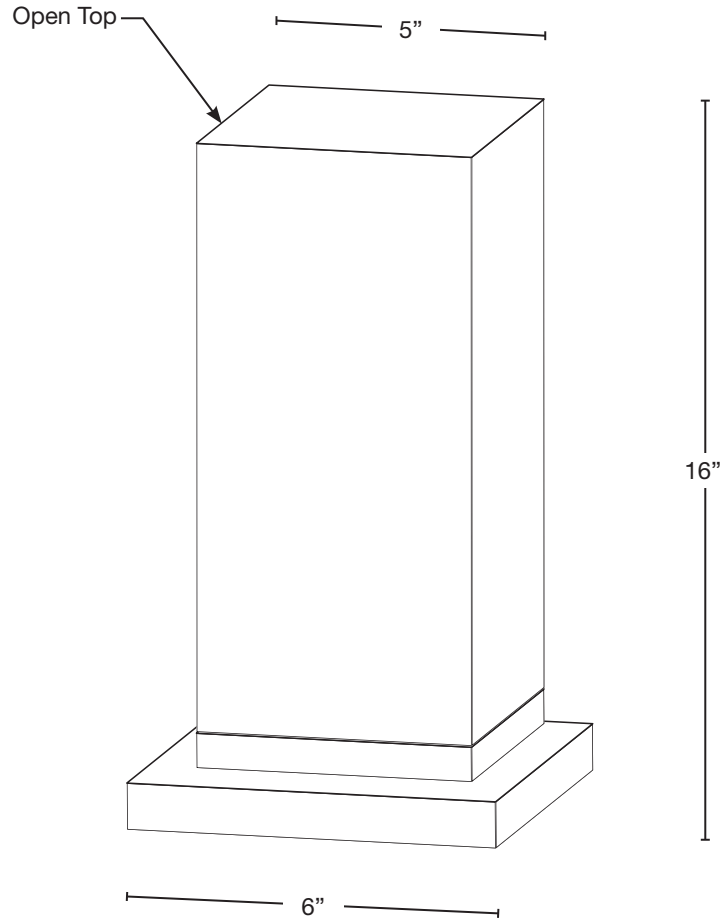

Custom options are available

**ELECTRICAL**

- 12V
- 277V
- 120V
- BATTERY

**ONYX**

- Honey - H
- White - W

Wet Listed

Ordering Example	Customer Approval	Date
SPJ-PL0-16-B-1W-27K-12V-H		