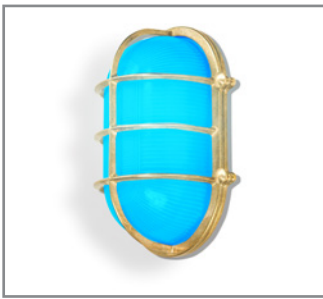

Forever Bright

SPECIFICATION FEATURES

Finish: Our naturally etched finishes will withstand the test of time. All finishes are individually treated insuring consistency. Our meticulous application results in a fixture that truly becomes "a one of a kind".

Electrical: Available in 12V, 120V

Labels: ETL Standard Wet Label
C-ETL

Marine Grade Solid Brass

Model: **SPJ-NS-W91**
Shown: Satin Brass

Wall / Flush Mount

UL Wet Listed

DESCRIPTION

MODEL: SPJ-NS-W91
MATERIAL: SOLID BRASS
FINISH: SATIN BRASS
ELECTRICAL: 12V OR 120V
LAMP OPTIONS: MEDIUM BASE
 10W LED
 8W RGBW
LUMENS: 1000 (STANDARD)
COLOR TEMP: 2000K / 90+ CRI
MOUNTING: WALL MOUNT

RGBW

Available 2000k - 6500k

SPJ Approval			Customer Approval		
--------------	--	--	-------------------	--	--

Model#	Finishes	Wattage	Lumens	Color Temp.	Electrical
SPJ-NS-W91	SB	10	1000	2000K	120V
	V = Verde GM = Gun Metal M = Moss B = Black AG = Aged Brass R = Rusty MBR = Matte Bronze PVDP = PVD Polished SB = Satin Brass PVDS = PVD Satin	8W (RGBW)	1000	2000k RGBW	120V 12V