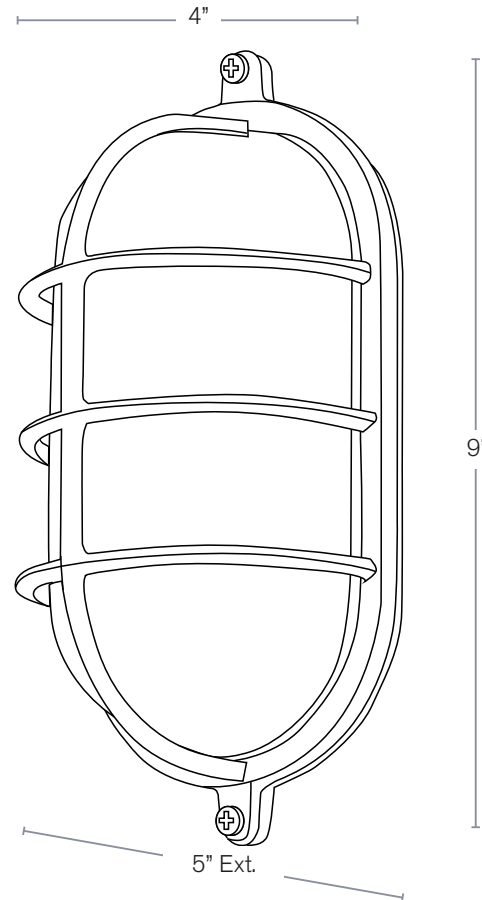

SPJ Approval			Customer Approval		

Model#	Finishes	Wattage	Lumens	Color Temp.	Electrical
SPJ-NS-W91	SB	10	1000	2000K	120V
	V = Verde GM = Gun Metal M = Moss B = Black AG = Aged Brass R = Rusty MBR = Matte Bronze PVDP = PVD Polished SB = Satin Brass PVDS = PVD Satin	8W (RGBW)	1000	2000k RGBW	120V 12V