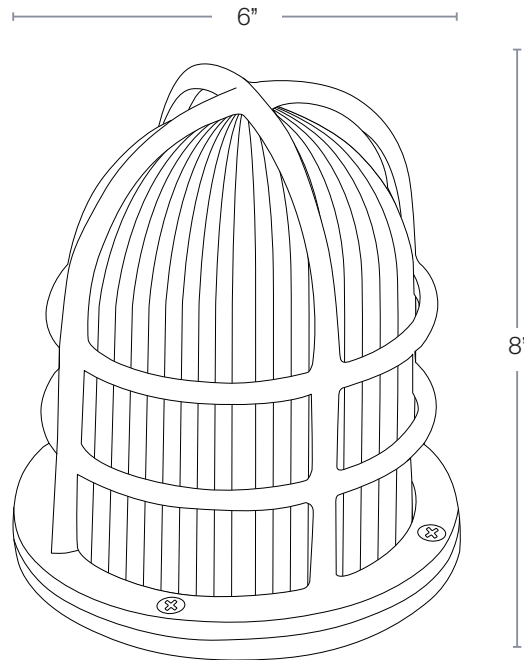

SPJ Approval			Customer Approval		

Model#	Finishes	Wattage	Lumens	Color Temp.	Electrical
SPJ-NS-DM6	PVDS	10	1000	2000K	120V
	V = Verde GM = Gun Metal M = Moss B = Black AG = Aged Brass R = Rusty MBR = Matte Bronze PVDP = PVD Polished SB = Satin Brass PVDS = PVD Satin	8W (RGBW)	1000	2000k RGBW	120V 12V