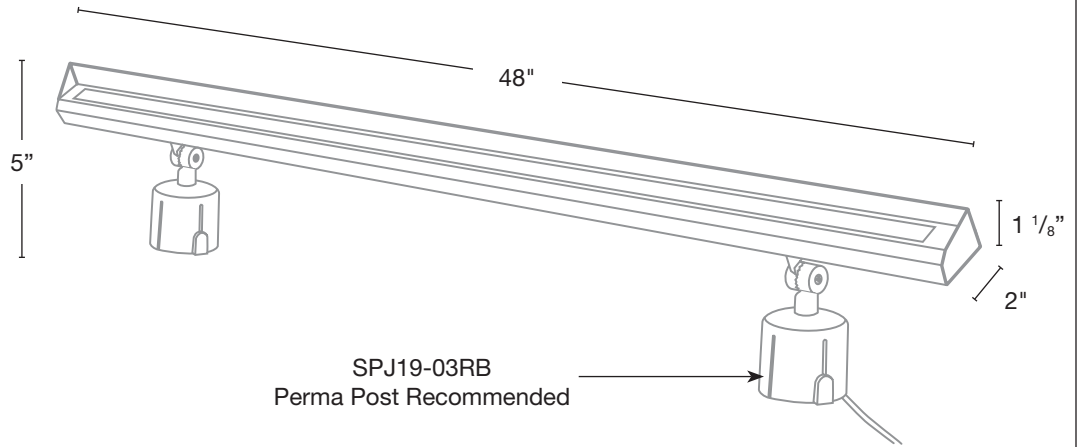

COLOR TEMPERATURE

- 2200K
- 2700K
- 3000K
- 4000K
- 5000K
- 6500K
- RGBW

Custom options are available

ELECTRICAL

- 12V
- 120V

OPTICS

- SPOT 19d
- FLOOD 38d
- WIDE FLOOD 54d
- WIDE ANGLE FLOOD 120d

Up light Only
Must specify for downlight and Consult factory