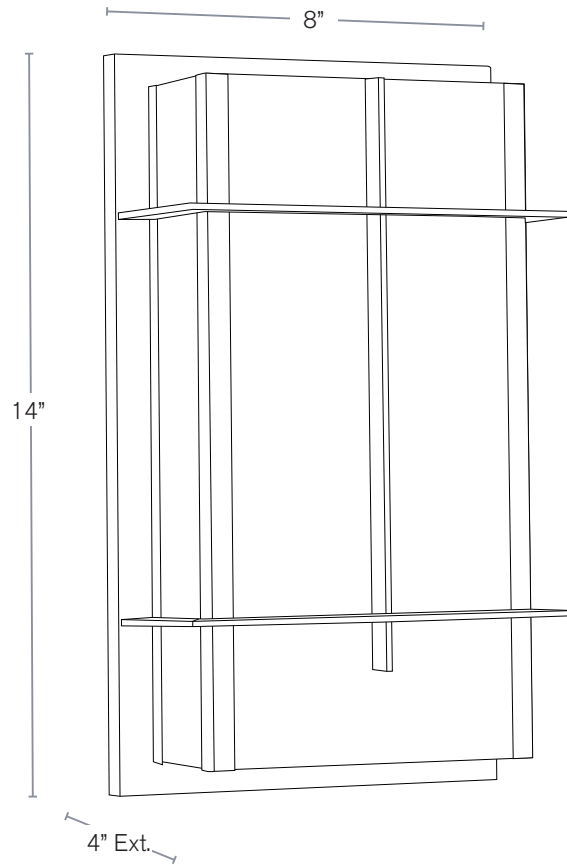

SPJ Approval			Customer Approval		

Model#	Finishes	Wattage	Lumens	Color Temp.	Electrical
SPJ-CC74	MBR	8W	1000	2000K	120V
	V = Verde GM = Gun Metal M = Moss B = Black AG = Aged Brass R = Rusty MBR = Matte Bronze PVDP = PVD Polished SB = Satin Brass PVDS = PVD Satin		1000	2000k 6500k RGBW	12V 120V