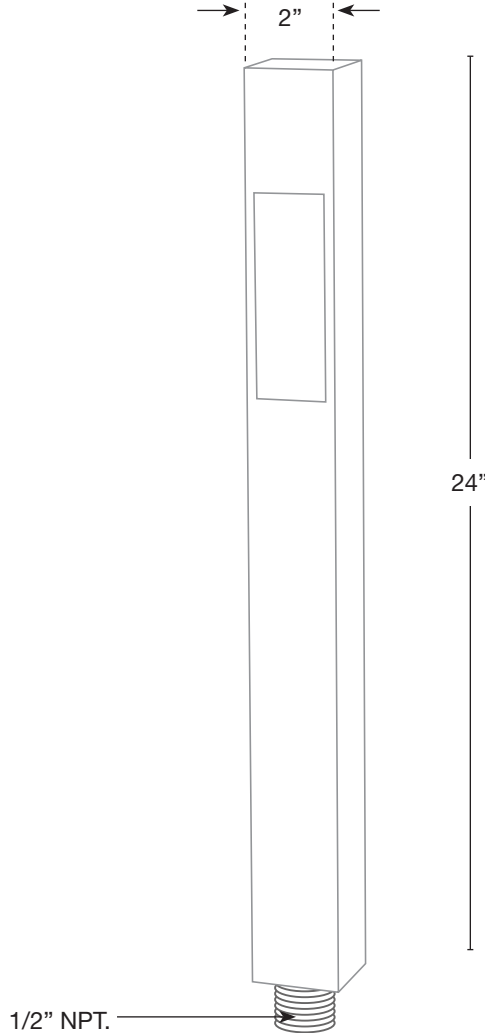

MODEL: **SPJ-CC24-REC**
 MATERIAL: **Solid Brass**
 FINISH SHOWN: **PVD Satin**
 ELECTRICAL: **12V or 120V**
 WATTAGE: **2W**
 ENGINE: **FB-LS2**
 LUMENS: **150**
 MOUNTING: **1/2" NPT. Dual Fin Spike Included**

Custom options are available

ELECTRICAL

- 12V
- 120V

MOUNTING OPTION

- Anchor bolted-DM6SQ
- Direct Burial-DB

Deck Mount & Base Cover

SPJ-DM6SQ (SHOWN)
SPJ-DM8SQ 8"
Deck Mount

SPJ-DMC-6SQ (SHOWN)
SPJ-DMC-8SQ 8 1/8"
Deck Cover