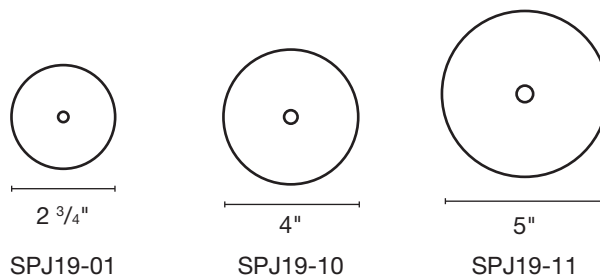

**WATTAGE LUMENS**

- 8W  580

Custom lumen packages are available upon request

**COLOR TEMPERATURE**

- 2200K  5000K
- 2700K  6500K
- 3000K  RGBW
- 4000K  WARM DIMMING

Custom options are available

**ELECTRICAL**

- 12-15V  120V

**OPTICS**

- SPOT 19d
- FLOOD 38d
- WIDE FLOOD 54d
- WIDE ANGLE FLOOD 120d

**MOUNTING CANOPIES**

Wet Listed

Ordering Example

Customer Approval

Date