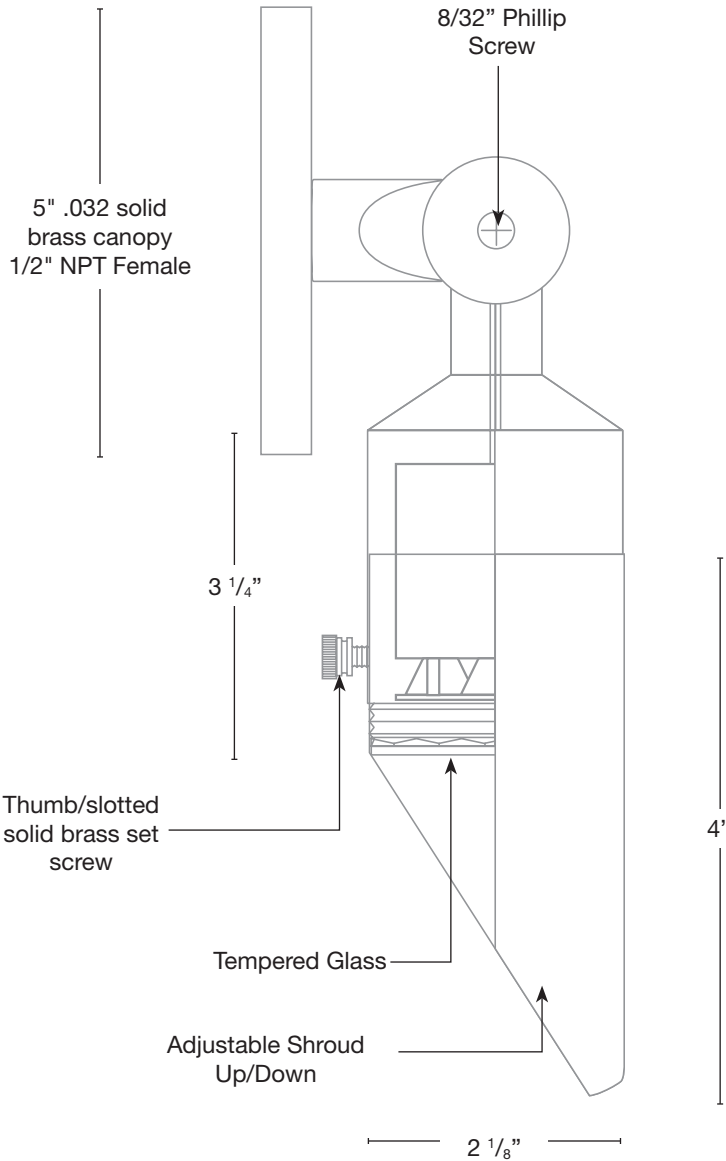

MODEL: **SPJ-AL1-8W**  
 MATERIAL: **Solid Brass**  
 FINISH SHOWN: **Matte Bronze**  
 ELECTRICAL: **12-15v**  
 WATTAGE: **8W**  
 ENGINE: **FB-8W-CYL-TA16**  
 LUMENS: **580**  
 MOUNTING: **Surface Mount**

- 12-15V  120V

**OPTICS**

- SPOT 19d
- FLOOD 38d
- WIDE FLOOD 54d
- WIDE ANGLE FLOOD 120d

**MOUNTING CANOPIES**

Wet Listed

Ordering Example

Customer Approval

Date