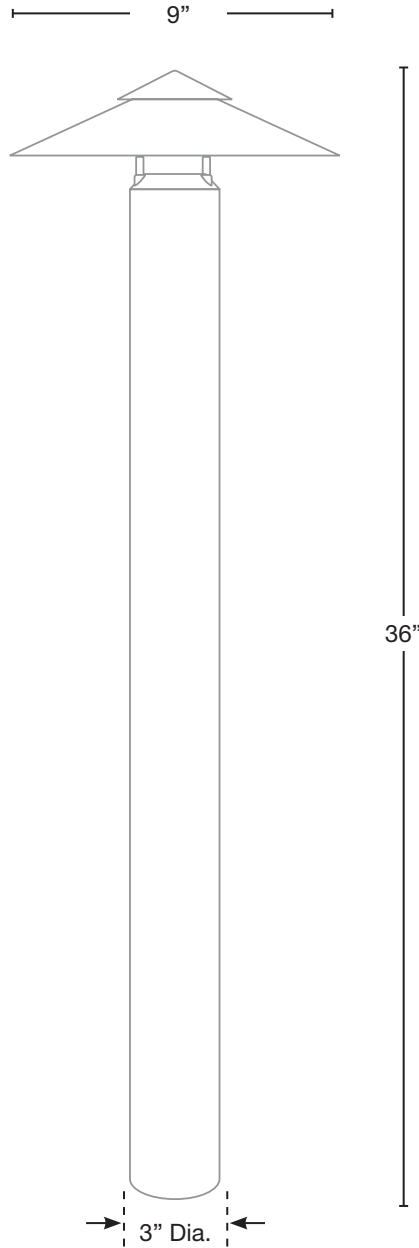

MODEL: **SPJ-716-9**
 MATERIAL: **Solid Brass**
 FINISH: **Matte Bronze**
 ELECTRICAL: **12V, 120V-277V**
 WATTAGE: **6W**
 ENGINE: **FB-TAB-6W**
 LUMENS: **300**
 MOUNTING: **Direct Burial/
Anchor Mounted**

MOUNTING OPTION

- Anchor bolted-DM6R
- Direct Burial-DB

BRASS POST DIAMETER

- 3" Diameter
- 4" Diameter

Deck Mount & Base Cover

6"

SPJ-DM6R (SHOWN)
SPJ-DM8R 8"
DECK MOUNT

6 1/8"

SPJ-DMC-6R (SHOWN)
SPJ-DMC-8R 8 1/8"
DECK COVER
COVER

Wet Listed

Ordering Example

Customer Approval

Date

SPJ-716-9-MBR-6W-27K-12V-DB-3"