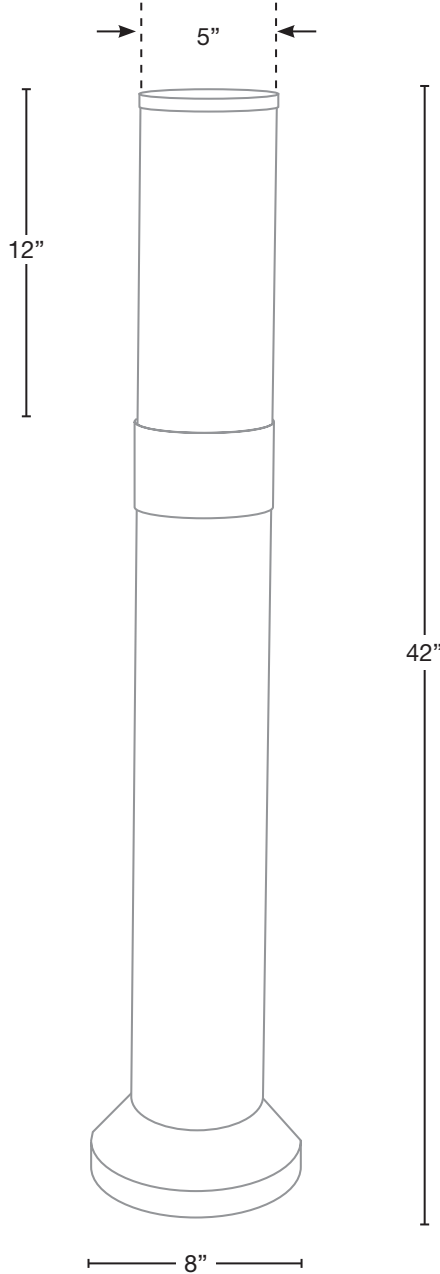

MODEL: **SPJ105-B**  
 MATERIAL: **Solid Brass**  
 FINISH: **Custom Powdercoat**  
 ELECTRICAL: **12V, 120V-277V**  
 WATTAGE: **6W**  
 ENGINE: **FB-TAB-6W**  
 LUMENS: **300**  
 MOUNTING: **Direct Burial/  
Anchor Mounted**

**FINISHES**

- Matte Bronze (MBR)
- Verde (V)
- Moss (M)
- Black (B)
- Rusty (R)
- Satin Brass (SB)
- Aged Brass (AG)
- Raw Copper (RC)
- Natural Copper (NC)

WATTAGE	LUMENS
<input type="checkbox"/> 6W	300
<input type="checkbox"/> 8W	580
<input type="checkbox"/> 10W	1000
<input type="checkbox"/> 16W	1600

- Anchor bolted-DM6R
- Direct Burial-DB

Wet Listed

Ordering Example

Customer Approval

Date

SPJ105-B-6W-27K-12V