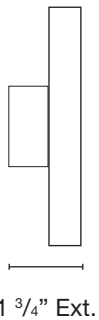

SIDE VIEW

Wet Listed

Ordering Example

Customer Approval

Date

PORTOLA-SQ8-SB-8W-12V