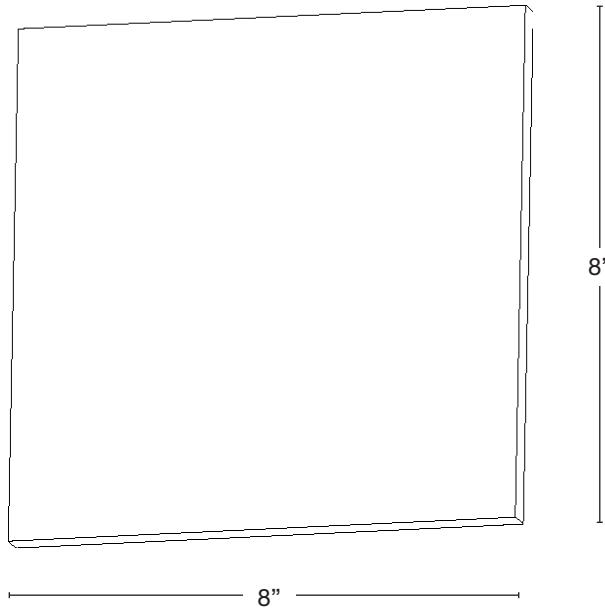

ELECTRICAL

☐ 12V	☐ 120V

SIDE VIEW

Wet Listed

Ordering Example

Customer Approval

Date

PORTOLA-SQ8-SB-8W-12V