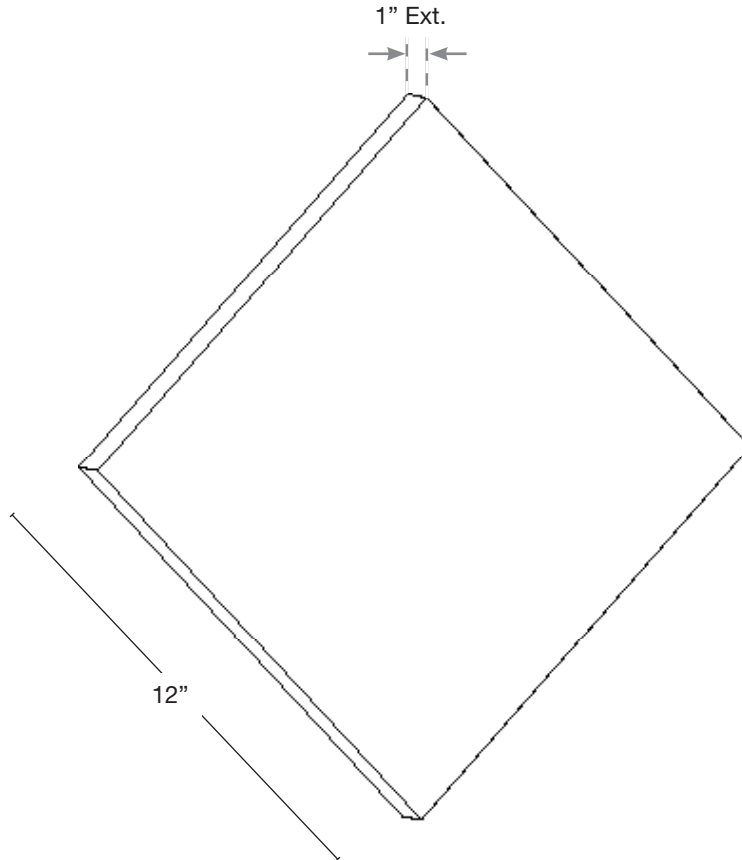

ELECTRICAL

1. ☐ 12V   ☐ 120V

BACK PLATE

Wet Listed

Ordering Example

Customer Approval

Date

PORTOLA-SQ12-SB-8W-12V