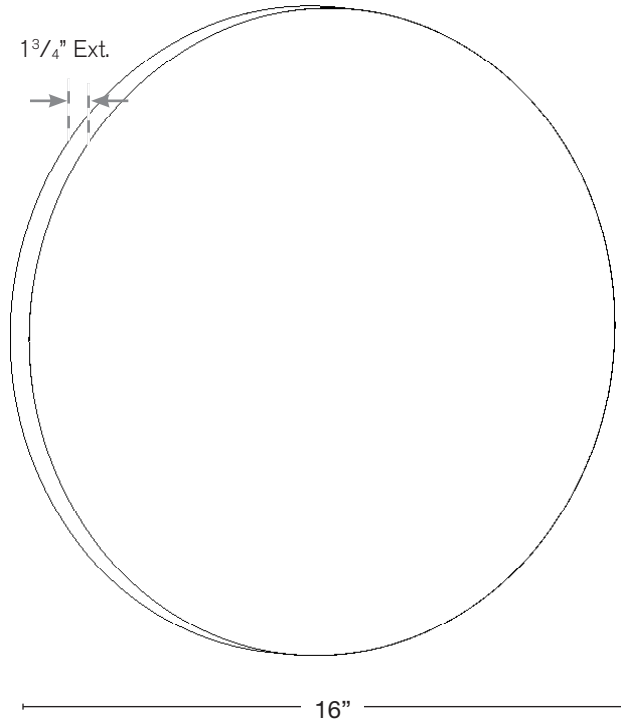

ELECTRICAL

☐ 12V	☐ 120V

BACK PLATE

Wet Listed

Ordering Example

Customer Approval

Date

PORTOLA-R16-PVDS-8W-12V