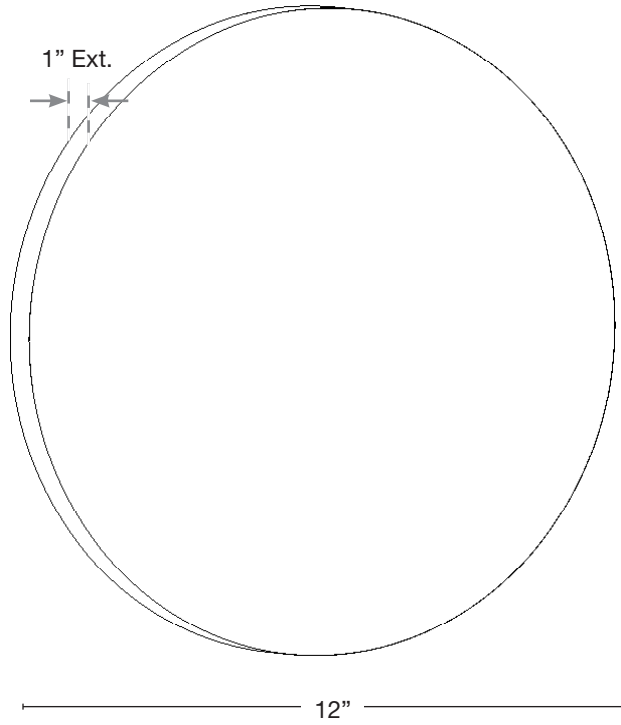

ELECTRICAL

- ☐ 12V
- ☐ 120V

BACK PLATE

Wet Listed

Ordering Example

Customer Approval

Date

PORTOLA-R12-SB-8W-12V