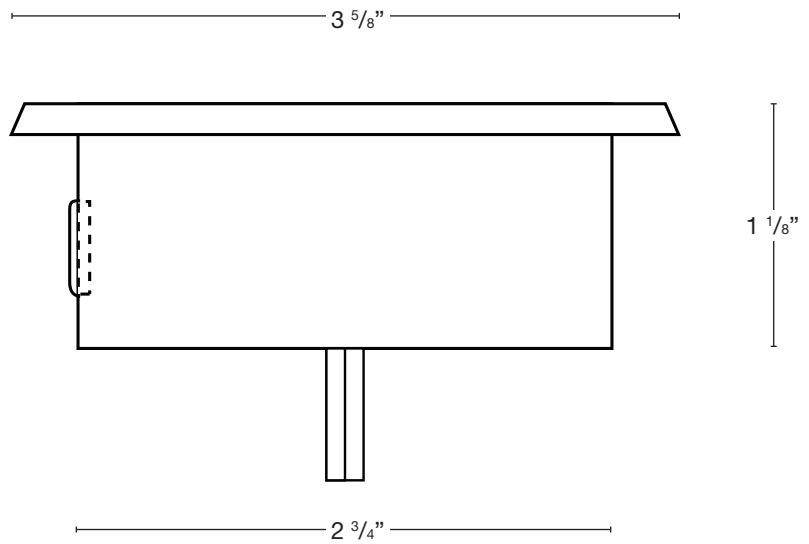

ELECTRICAL

- ☐ 9-15V ☐ 120V

Wet Listed

Ordering Example

Customer Approval

Date

FB3-WW-2W-27K-9-15V