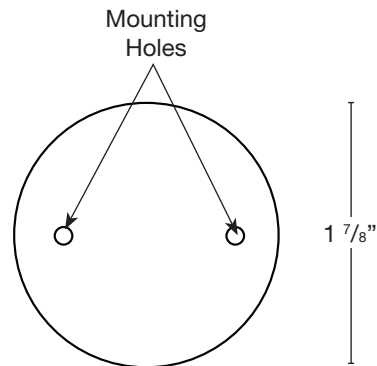

ELECTRICAL

- ☐ 9-15V ☐ 120V

Wet Listed

Ordering Example

Customer Approval

Date

FB3-WW-2W-27K-9-15V