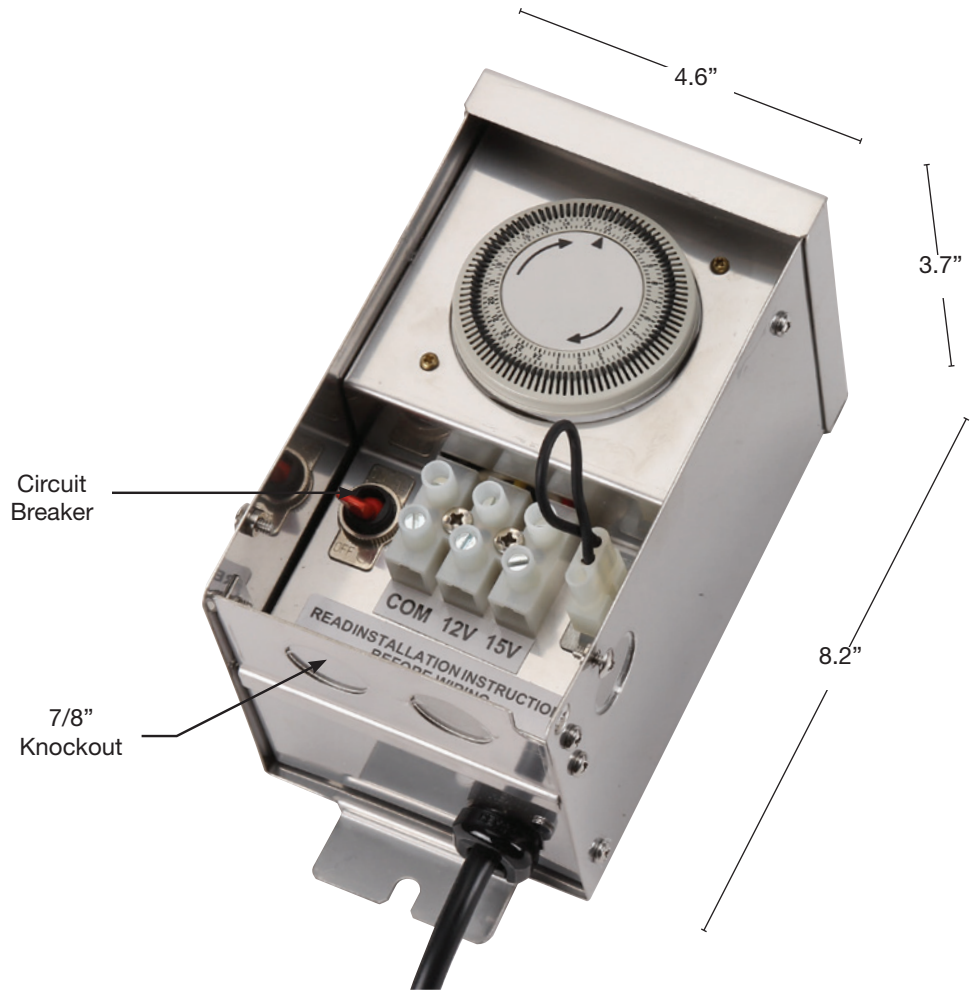

**NIGHTPOWER** BY **SPJ LIGHTING**  
TRANSFORMERS  
ON DUTY

Precise Power & Control

MODEL: **FB-75-120M12**  
MATERIAL: **Solid Brass**  
FINISH SHOWN: **Stainless Steel**  
INPUT: **120V**  
OUTPUT: **12-15V**  
WATTAGE: **75**  
CURCUIT: **1**

- Stainless steel nema style rain-tight keyhole mount enclosure
- large wiring voltage tap lugs
- complete wiring instructions
- Timer, 24 hour removable
- photocell, field install
- 6' outdoor line cord
- low voltage circuit breaker. one breaker protecting each output circuit
- ETL 1838
- LIFETIME warranty