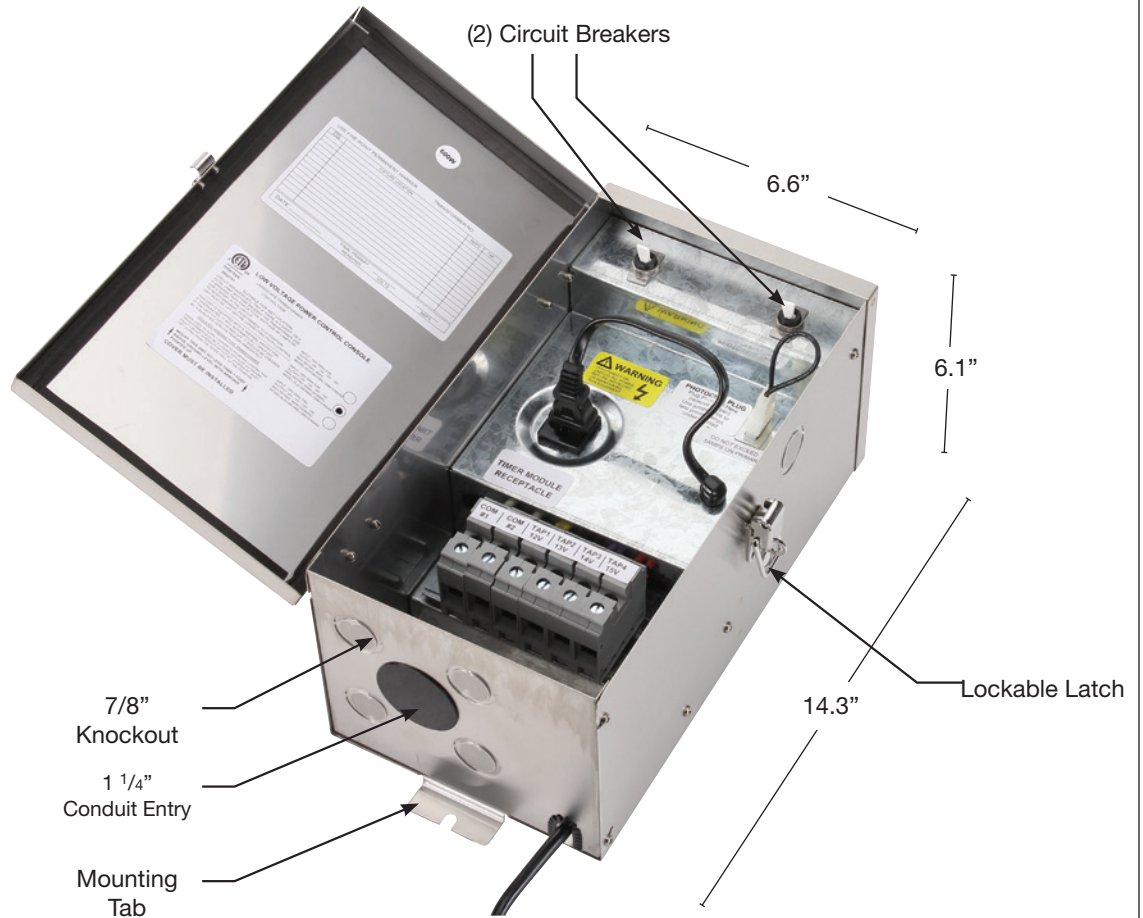

NIGHTPOWER BY **SPJ LIGHTING**
TRANSFORMERS
ON DUTY

Precise Power & Control

MODEL: **FB-600-120M12**
MATERIAL: **Solid Brass**
FINISH SHOWN: **Stainless Steel**
INPUT: **120V**
OUTPUT: **12-15V**
WATTAGE: **600**
CURCUIT: **2**

- Stainless steel nema style rain-tight keyhole mount enclosure
- large wiring voltage tap lugs
- complete wiring instructions
- Timer, 24 hour removable
- photocell, field install
- 6' outdoor line cord
- low voltage circuit breaker. one breaker protecting each output circuit
- ETL 1838
- LIFETIME warranty