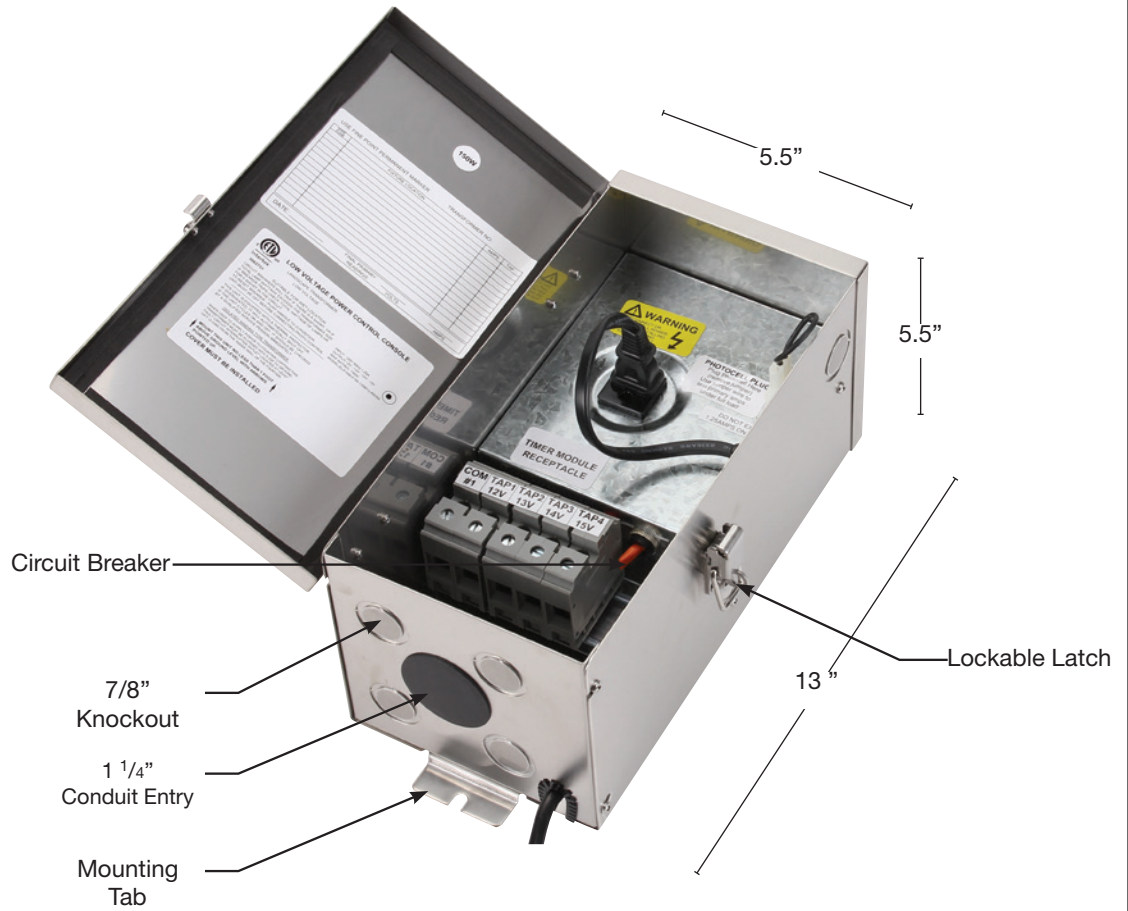

NIGHTPOWER BY **SPJ LIGHTING**
TRANSFORMERS
 ON DUTY

Precise Power & Control

MODEL: **FB-300-120M12**
 MATERIAL: **Solid Brass**
 FINISH SHOWN: **Stainless Steel**
 INPUT: **120V**
 OUTPUT: **12-15V**
 WATTAGE: **300**
 CURCUIT: **1**

- Stainless steel nema style rain-tight keyhole mount enclosure
- large wiring voltage tap lugs
- complete wiring instructions
- Timer, 24 hour removable
- photocell, field install
- 6' outdoor line cord
- low voltage circuit breaker. one breaker protecting each output circuit
- ETL 1838
- LIFETIME warranty