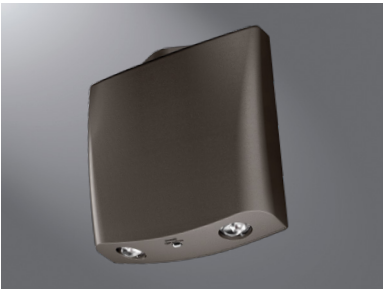

SELW Polycarbonate Outdoor LED Emergency

Product Feature	Customer Benefit	Certification / Warranty
LED source with Nickel cadmium battery	Up to ten years with no maintenance	UL924 wet location
Forward throw optic	Maximum design flexibility	NFPA/NEC/OSHA/CEC code compliant
Up to 25 feet of egress coverage	Design flexibility; superior egress coverage	5-year product warranty
Architectural look	Pleasing aesthetics	7-year prorated battery warranty