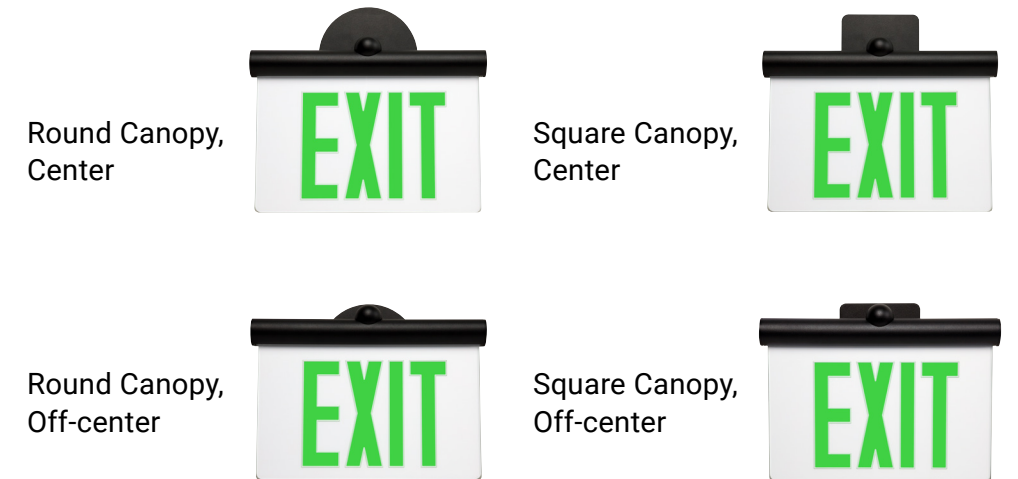

Die-cast and extruded cylindrical aluminum housings are available in stock with brushed aluminum, white, or MTO black finishes.

Brushed Aluminum (stock)

White (stock)

Black (MTO)

Letters

Bright LED Red and Green letter options.

NFPA Compliant field-installable chevron directional indicators lessen ordering complexity.

Mounting

Multiple mounting means are available to meet every design requirement.

Options

The surface mount round and square canopies have center and off-center knock out locations to allow for adjustable mounting heights on the canopy as shown.

Dimensions

ARCEL edge lit exit series pendant mount fixture shown.

Sure-Lites delivers peace of mind with a complete line of life safety emergency lighting solutions that you can rely on. All are thoroughly tested to meet code compliance.