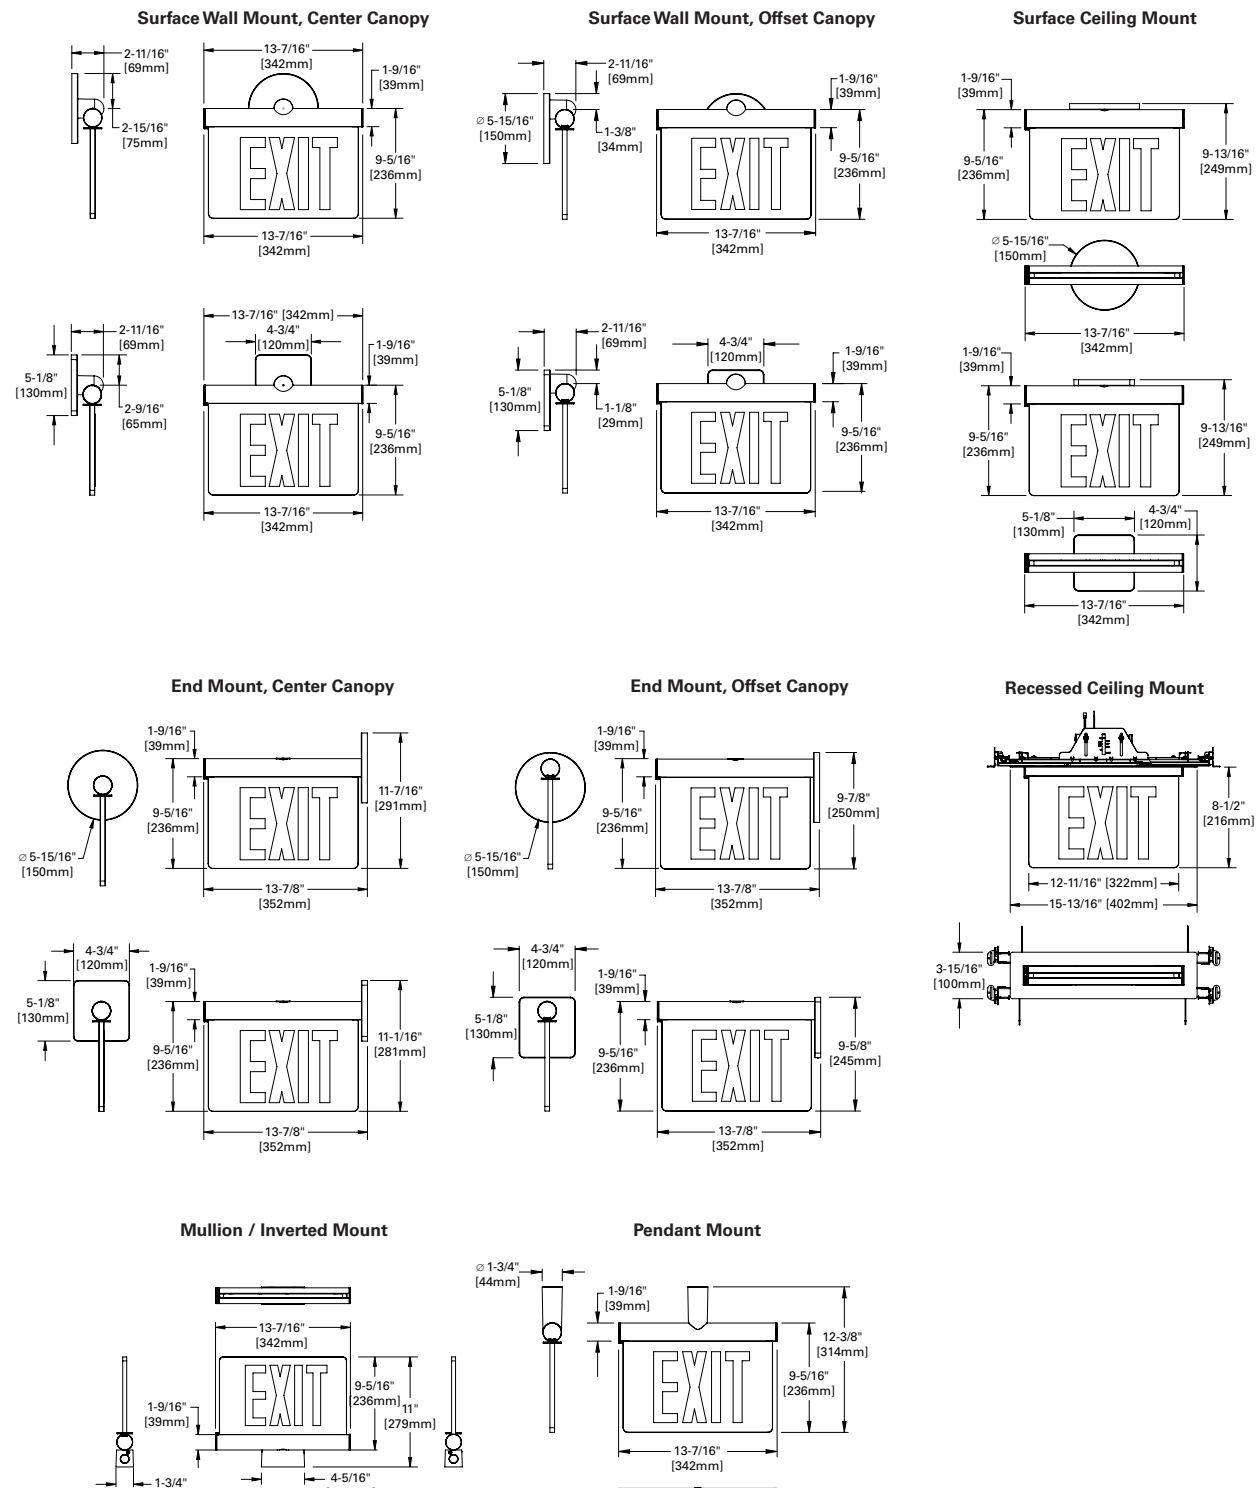

NFPA Compliant field-installable chevron directional indicators lessen ordering complexity.

Mounting

Multiple mounting means are available to meet every design requirement.

Options

The surface mount round and square canopies have center and off-center knock out locations to allow for adjustable mounting heights on the canopy as shown.

Dimensions

ARCEL edge lit exit series pendant mount fixture shown.

Sure-Lites delivers peace of mind with a complete line of life safety emergency lighting solutions that you can rely on. All are thoroughly tested to meet code compliance.