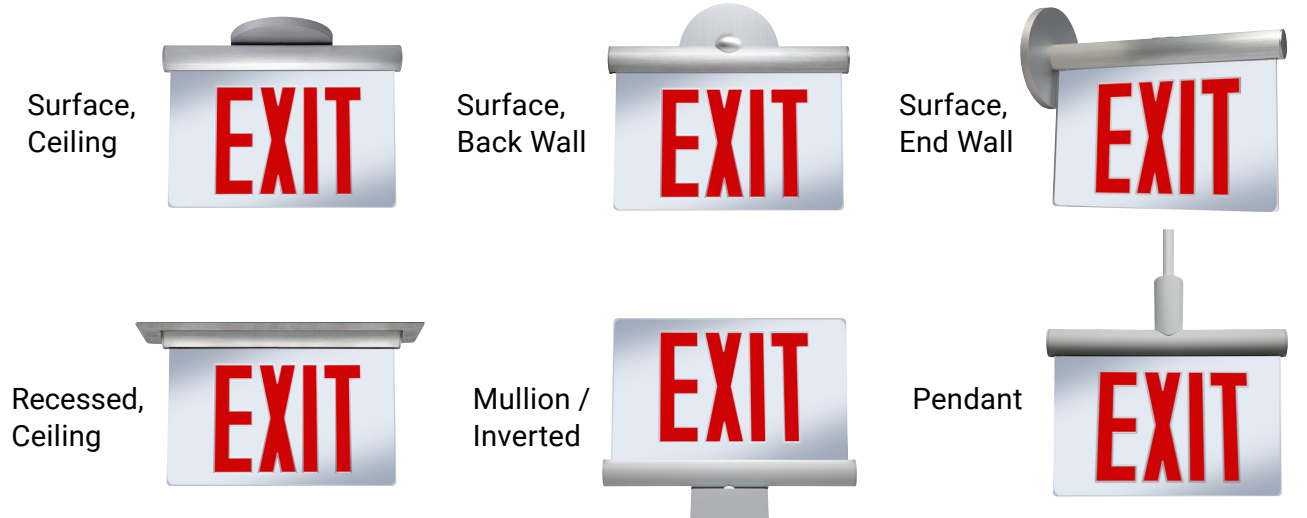

ARCEL edge lit exit series surface ceiling mount fixture shown.

ARCEL Architectural LED Exit Lighting

Lens Panel

High-impact acrylic panels are available with clear, white, or mirrored back grounds.

Housings

Die-cast and extruded cylindrical aluminum housings are available in stock with brushed aluminum, white, or MTO black finishes.

Brushed Aluminum (stock)

White (stock)

Black (MTO)

Letters

Bright LED Red and Green letter options.

NFPA Compliant field-installable chevron directional indicators lessen ordering complexity.

Mounting

Multiple mounting means are available to meet every design requirement.

Options

The surface mount round and square canopies have center and off-center knock out locations to allow for adjustable mounting heights on the canopy as shown.