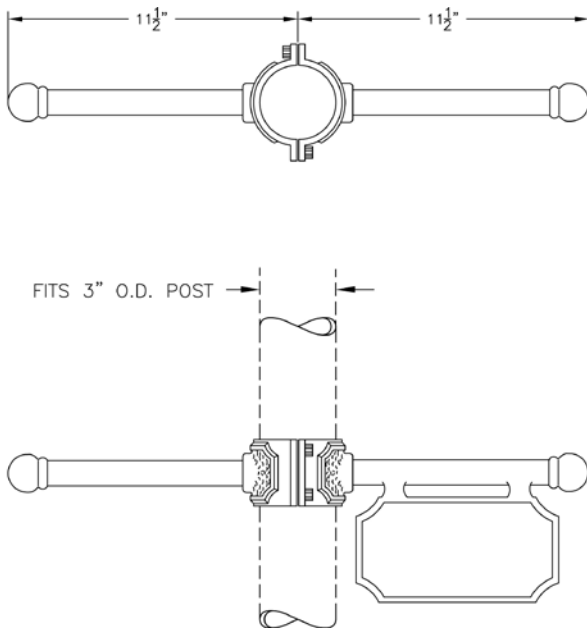

Project: _____

Location: _____

Cat.No: _____

Type: _____

Lamps: _____ Qty: _____

Notes: _____

Ordering Guide

Example: 033 ABS

Product Code	033	2 Piece Ladder Rest and Sign
Finish	ABS	Antique Brass
	ACP	Antique Copper
	ARD	Antique Red
	ASI	Antique Silver
	BLK	Black
	BRN	Brown
	BRZ	Bronze
	FGN	Forest Green
	GRA	Granite
	IRN	Ironstone
	RBZ	Rustic Bronze
	SRT	Shadow Rust
	VBZ	Verde Bronze
	VCP	Verde Copper
	VGN	Verde
	VTC	Vintage Copper
	WBZ	Weathered Bronze
	WHT	White

Specifications

CONSTRUCTION:

Two (2) piece cast aluminum bracket with sign. Fits 3" O.D. post.

FINISH:

Resilient TGIC thermoset polyester powdercoat paint is electrostatically applied to every fixture. Specially formulated for Philips Outdoor Lighting, it provides UV protection, and the highest temperature rating in the industry. In addition to the standard color choices shown, a spectrum of custom colors is available.

Height:

6 1/2"

Width:

23"