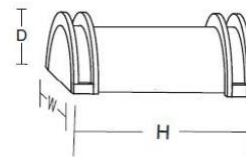

**New Construction and Remodel • Dry or Damp Location •**
**Specifications:**
**Description:**

Contemporary design LED wall sconce half round fixture manufactured with the finest material and craftsmanship to meet the needs of the customers. Die formed out of cold rolled steel. Milky white diffuser eliminates glare. Wall mounted applications. Can be mounted horizontally ore vertical.

**Features:**

Easy to install diffuser  
Wall surface mounting  
Milky white diffuser  
3CCT adjustable light color

**Performance:**

Input Power	15W
Input Voltage	120V
Input Frequency	60Hz
Power Factor	≥0.90
Lumen	800
3CCT	3000K/4000K/5000K
CRI	90+
Dimming	Dimmable
Life	50,000 hrs
Warranty	5 years Limited
Dimension	9 7/8"x7 1/16"x3 1/2"
Certification	cETLus Classified. Dry or Damp Location only

**Image:**

H=9 7/8" W=7 1/16" D=3 1/2"

**Catalog Number:**

Item	Finish	Color Temp.	Watt	Voltage
LED-WS15	Nickel	3000K/4000K/5000K	15W	120V

**Amax Lighting, Inc.**

10268 Santa Fe Springs Road, Santa Fe Springs, CA 90670