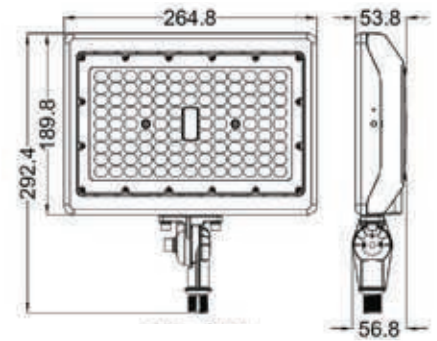

Knuckle Mount