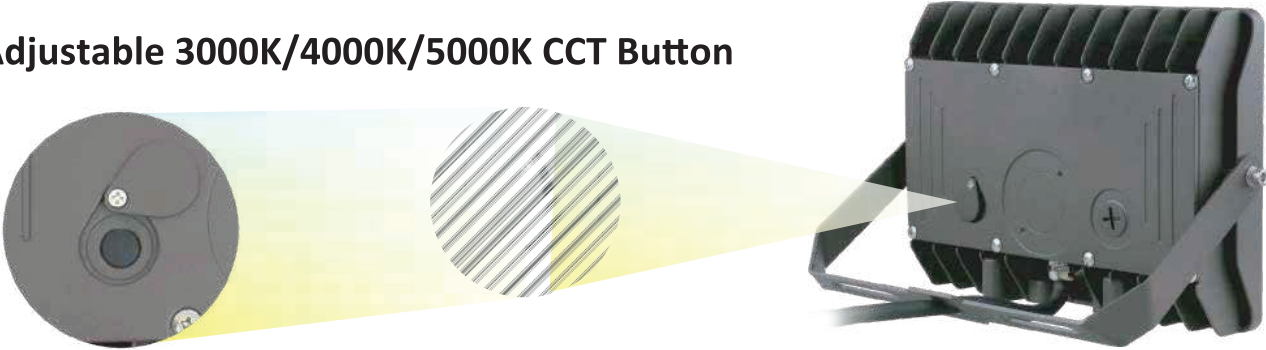

Adjustable 3000K/4000K/5000K CCT Button