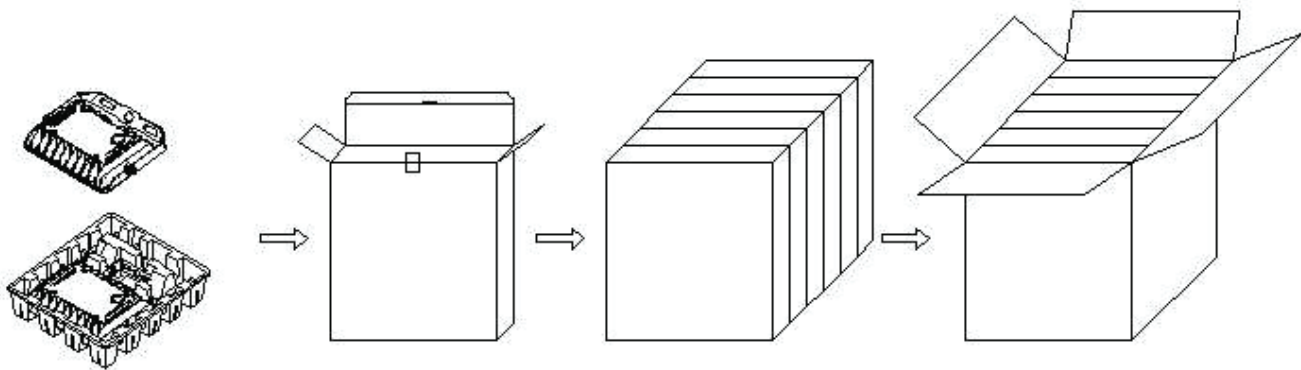

LED FLOOD LIGHT

Packaging

Model	Pcs/Box	Dimensions	Weight	Pallet Qty.	Pallet Weight	Pallet Dimensions
50W U-Bracket Mount	1	13" X 11" X 3"	4 LBS			
50W Yoke Mount	1	13" X 11" X 3"	4 LBS			
50W Knuckle Mount	1	13" X 11" X 3"	4 LBS			
90W U-Bracket Mount	1	14" X 13" X 3"	6 LBS			
90W Yoke Mount	1	14" X 13" X 3"	7 LBS			
90W Knuckle Mount	1	14" X 13" X 3"	6 LBS			

Tolerance of Carton Size: ± 0.590551 in, Tolerance of Weight: $\pm 10\%$