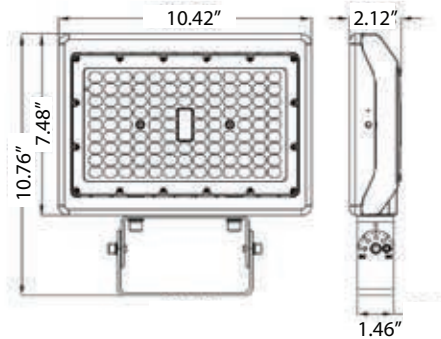

LED FLOOD LIGHT

Dimensions (SKU #. 1510385)

U-Bracket Mount

Yoke Mount

Dimensions (SKU #. 1510233)

U-Bracket Mount

Yoke Mount