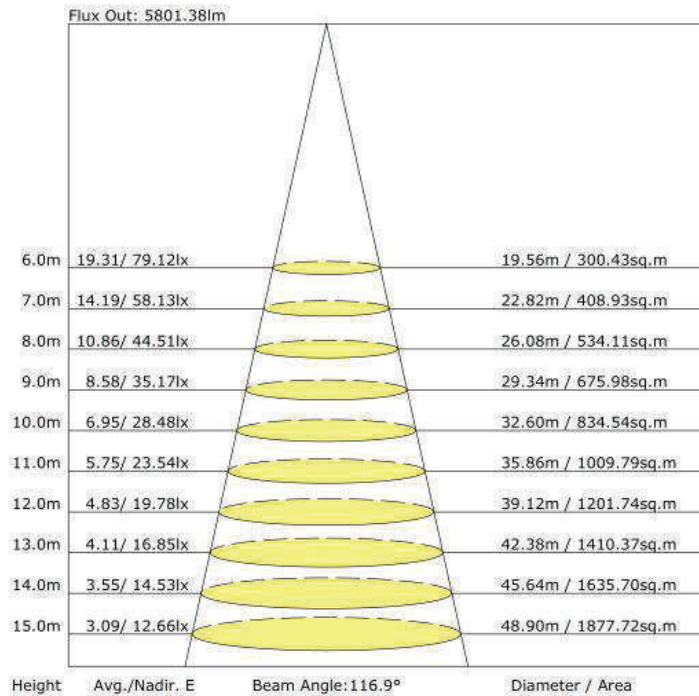

## Photometric Data (Distribution Diagram - 50W)

### Luminaire Property

Luminaire Manufacturer:  
Voltage: 121.4 V  
Power: 45.95

Current: 0.383 A  
Power Factor: 0.987

Luminous Intensity Distribution Curve

The Average Illuminance Effective Figure

## Photometric Data (Distribution Diagram - 90W)