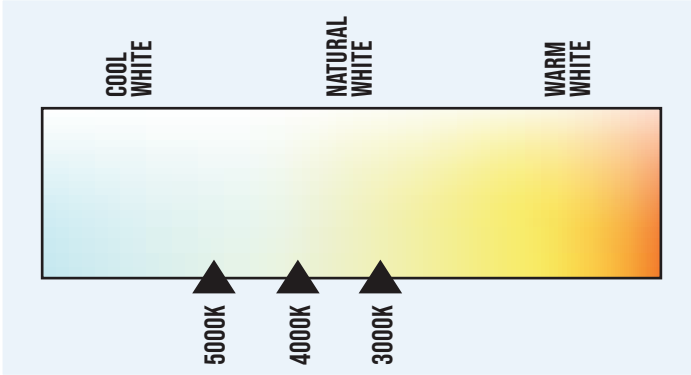

LED FLOOD LIGHT

Correlated Color Temperature (CCT)