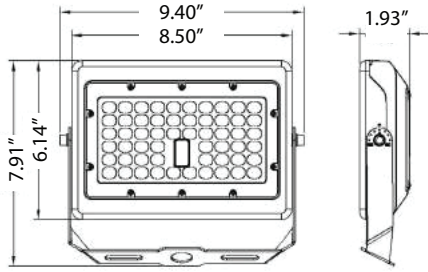

## Dimensions (SKU #. 1510385)

U-Bracket Mount

Yoke Mount

Knuckle Mount