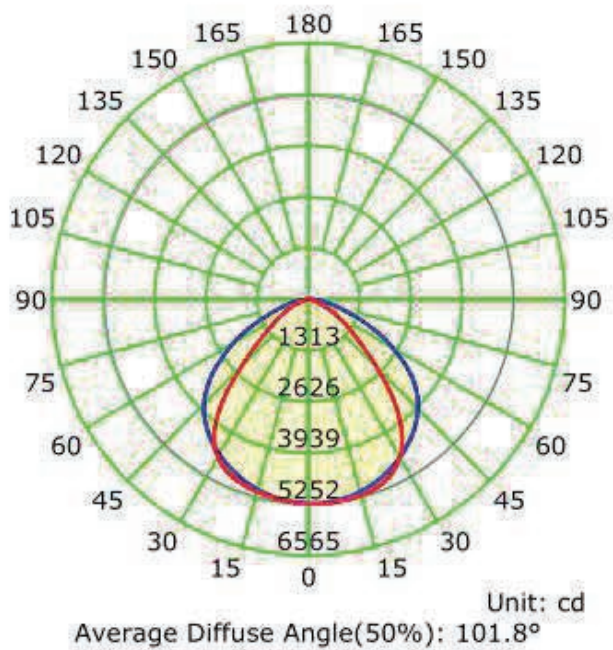

## Photometric Data (Distribution Diagram - 90W)

### Luminaire Property

Luminaire Manufacturer:

Voltage; 120.0 V

Power: 87.56 W

Current: 0.733 A

Power Factor: 0.995

### Photometric Results

IES Classification: Type I

Total Rated Lamp Lumens: 12919.8 lm

Efficiency: 100%

Upward Ratio: 1%

Central Intensity: 5238.97 cd

Pos of Max, Intensity: H67,5 V5

Longitudinal Classification: Very Short

Measurement Flux: 12919.8 lm

Downward Ratio: 99%

Luminaire Efficacy Rating (LER); 147.50

Max. Intensity: 5252.57 cd

Luminous Intensity Distribution Curve

The Average Illuminance Effective Figure