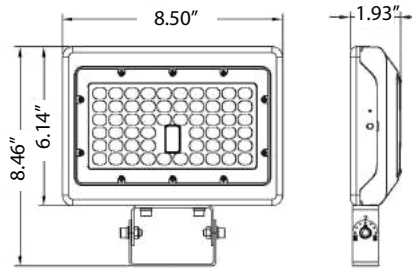

LED FLOOD LIGHT

Dimensions (SKU #. 1510385)

U-Bracket Mount

Yoke Mount

Dimensions (SKU #. 1510233)

U-Bracket Mount