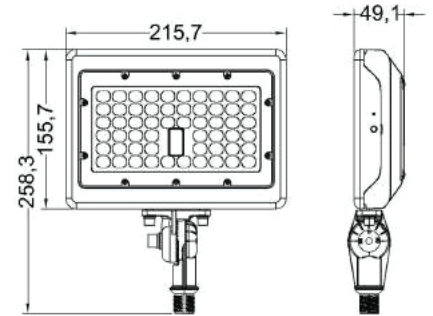

## Dimensions (SKU #. 1510385)

U-Bracket Mount

Yoke Mount

Knuckle Mount