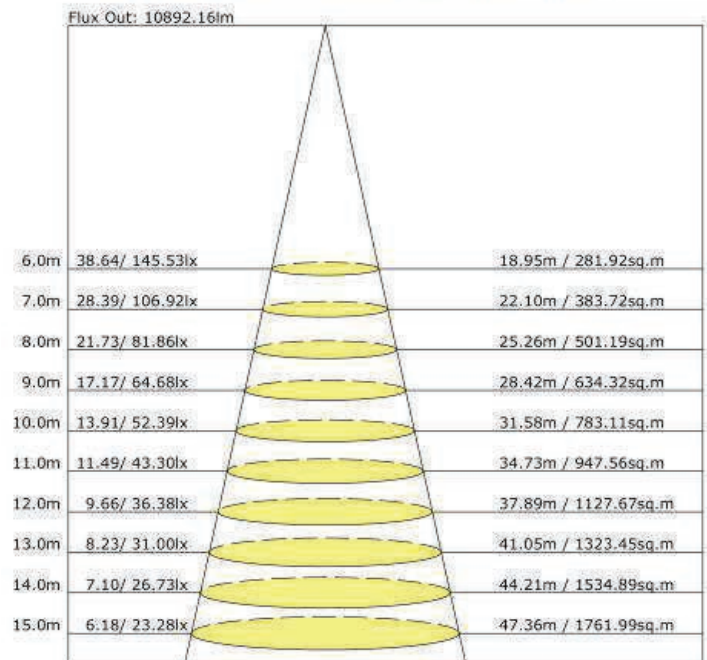

## Photometric Data (Distribution Diagram - 90W)

### Luminaire Property

Luminaire Manufacturer:

Voltage; 120.0 V

Power: 87.56 W

Current: 0.733 A

Power Factor: 0.995

Measurement Flux: 12919.8 lm

Downward Ratio: 99%

Luminaire Efficacy Rating (LER); 147.50

Max. Intensity: 5252.57 cd

Luminous Intensity Distribution Curve

The Average Illuminance Effective Figure