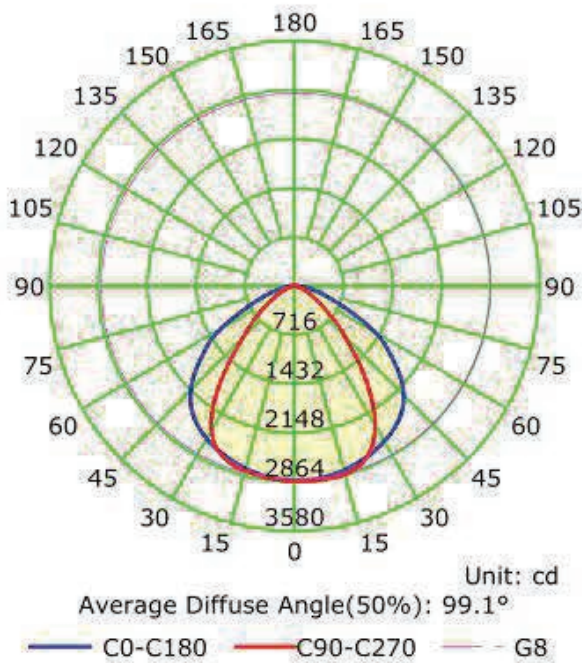

## Photometric Data (Distribution Diagram - 50W)

### Luminaire Property

Luminaire Manufacturer:  
Voltage: 121.4 V  
Power: 45.95

Current: 0.383 A  
Power Factor: 0.987

### Photometric Results

IES Classification: Type I  
Total Rated Lamp Lumens: 6650,7 lm  
Efficiency: 100%  
Upward Ratio: 1%  
Central Intensity: 2848.47 cd  
Fos of Max. Intensity: H90 V8

Longitudinal Classification: Very Short  
Measurement Flux: 6650.7 lm  
Downward Ratio: 99%  
Luminaire Efficacy Rating (LER): 14479  
Max. Intensity: 2854.77 cd

Luminous Intensity Distribution Curve

The Average Illuminance Effective Figure