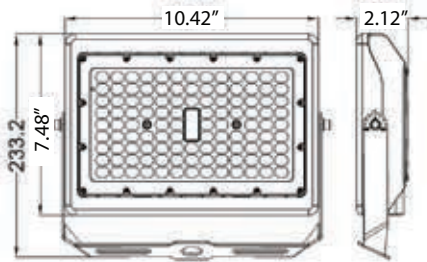

Dimensions (SKU #. 1510233)

U-Bracket Mount