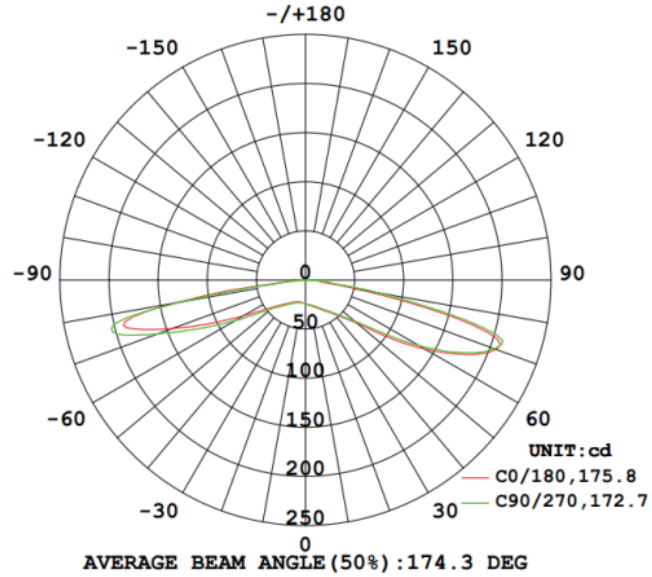

HD LED Linear Lightbar

Single-Sided

Light Distribution Testing Parameters

LED LINEAR LIGHTBARS