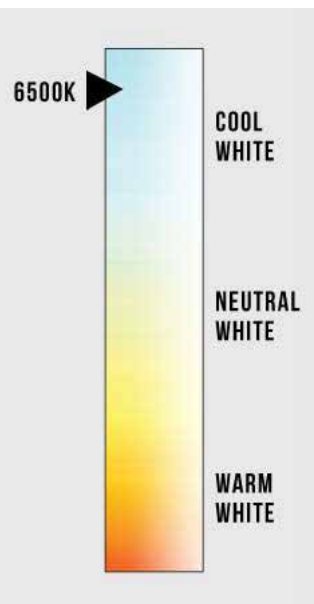

HD LED Linear Lightbar

Single-Sided

Product

PRODUCT NAME	Linear Bar Single Sided							
CONSUMPTION	6.6W	9.9W	13.2W	16.5W	19.8W	23.1W	26.4	33W
LUMEN	696lm	1044lm	1392lm	1740lm	2088lm	2436lm	2784lm	3480lm
SIZE	21.9"	33.9"	45.9"	57.9"	69.9"	81.9"	93.9"	117.9"

Specifications

COLOR TEMPERATURE	6500K
LUMEN EFFICACY	118.3LM/W
VIEWING ANGLE	160°
INPUT VOLTAGE	100-277Vac 50/60Hz
POWER FACTOR	>0.9
WATERPROOF RATING	IP66

Fixture Specifications

LED BRAND	Philips
LED TYPE	COB
LED QTY	Varies base on size
HOUSING	Aluminum + Tempered Glass
HOUSING COLOR	Metalic Silver

Others

OPERATING TEMPERATURE	APPLICATION	CRI	BEAM ANGLE	DIMMABLE
-4°F TO 104°F	Indoor / Outdoor	>80	160°	No

Warranty & Qualification

WARRANTY	UL LISTED	DLC
5-Year Limited	Yes	No

CORRELATED
COLOR TEMPERATURE
(CCT)