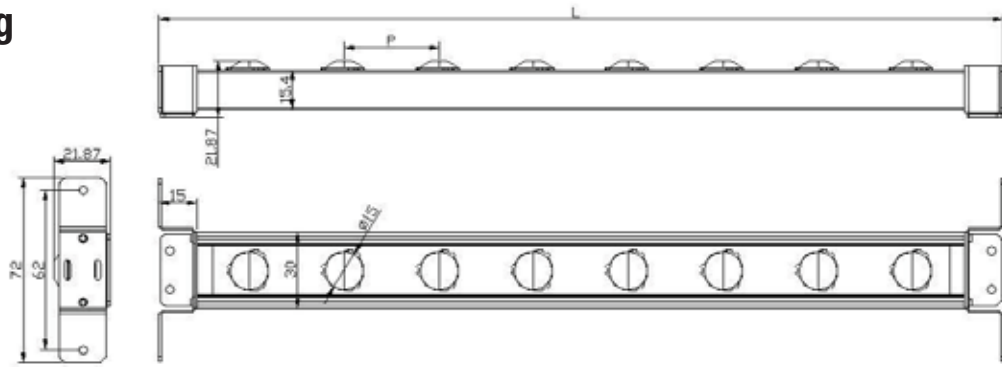

HD LED Linear Lightbar

Single-Sided

Drawing

Gross Weight	Qty per Carton	Carton Size
8.5	30	25.6" x 11.8" x 7.8"
13	30	37.4" x 11.8" x 7.8"
16.3	30	49.2" x 11.8" x 7.8"
21.5	30	61" x 11.8" x 7.8"
25.9	30	72.8" x 11.8" x 7.8"
35.9	30	96.4" x 11.8" x 7.8"