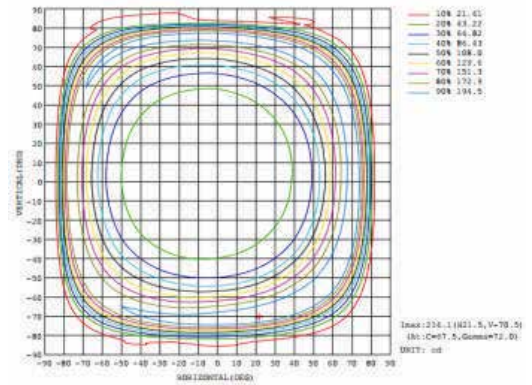

Specifications

COLOR TEMPERATURE	6500K
LUMEN EFFICACY	118.3LM/W
VIEWING ANGLE	160°
INPUT VOLTAGE	100-277Vac 50/60Hz
POWER FACTOR	>0.9
WATERPROOF RATING	IP66

Fixture Specifications

LED BRAND	Philips
LED TYPE	COB
LED QTY	Varies base on size
HOUSING	Aluminum + Tempered Glass
HOUSING COLOR	Metalic Silver

HD LED Linear Lightbar

Single-Sided

Drawing

Gross Weight	Qty per Carton	Carton Size
8.5	30	25.6" x 11.8" x 7.8"
13	30	37.4" x 11.8" x 7.8"
16.3	30	49.2" x 11.8" x 7.8"
21.5	30	61" x 11.8" x 7.8"
25.9	30	72.8" x 11.8" x 7.8"
35.9	30	96.4" x 11.8" x 7.8"

HD LED Linear Lightbar

Single-Sided

Light Distribution Testing Parameters

LED LINEAR LIGHTBARS