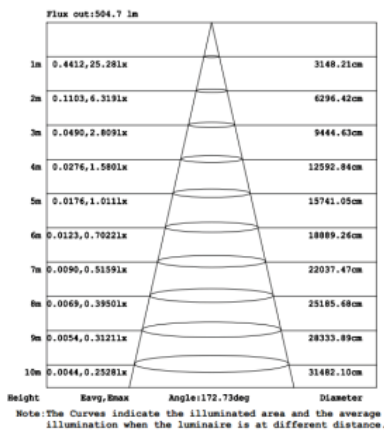

Input Voltage

- 100-277Vac

Qualification

HD LED Linear Lightbar

Single-Sided

Product

PRODUCT NAME	Linear Bar Single Sided							
CONSUMPTION	6.6W	9.9W	13.2W	16.5W	19.8W	23.1W	26.4	33W
LUMEN	696lm	1044lm	1392lm	1740lm	2088lm	2436lm	2784lm	3480lm
SIZE	21.9"	33.9"	45.9"	57.9"	69.9"	81.9"	93.9"	117.9"

Specifications

COLOR TEMPERATURE	6500K
LUMEN EFFICACY	118.3LM/W
VIEWING ANGLE	160°
INPUT VOLTAGE	100-277Vac 50/60Hz
POWER FACTOR	>0.9
WATERPROOF RATING	IP66

Fixture Specifications

LED BRAND	Philips
LED TYPE	COB
LED QTY	Varies base on size
HOUSING	Aluminum + Tempered Glass
HOUSING COLOR	Metalic Silver

HD LED Linear Lightbar

Single-Sided

Drawing

Gross Weight	Qty per Carton	Carton Size
8.5	30	25.6" x 11.8" x 7.8"
13	30	37.4" x 11.8" x 7.8"
16.3	30	49.2" x 11.8" x 7.8"
21.5	30	61" x 11.8" x 7.8"
25.9	30	72.8" x 11.8" x 7.8"
35.9	30	96.4" x 11.8" x 7.8"

HD LED Linear Lightbar

Single-Sided

Light Distribution Testing Parameters

LED LINEAR LIGHTBARS