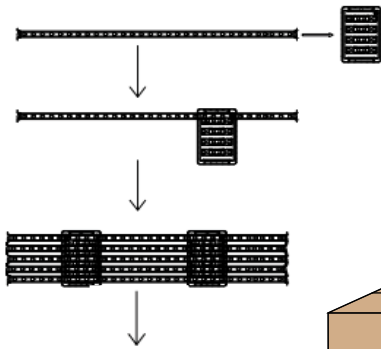

Gross Weight	Qty per Carton	Carton Size
8.5	30	25.6" x 11.8" x 7.8"
13	30	37.4" x 11.8" x 7.8"
16.3	30	49.2" x 11.8" x 7.8"
21.5	30	61" x 11.8" x 7.8"
25.9	30	72.8" x 11.8" x 7.8"
35.9	30	96.4" x 11.8" x 7.8"