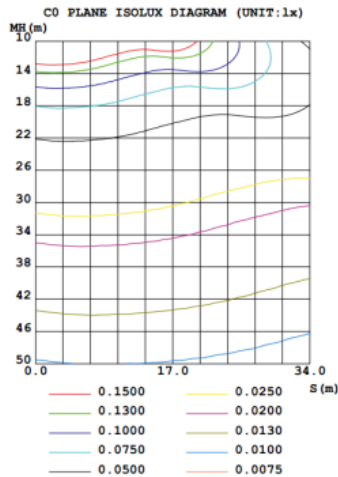

Specifications

COLOR TEMPERATURE	6500K
LUMEN EFFICACY	118.3LM/W
VIEWING ANGLE	160°
INPUT VOLTAGE	100-277Vac 50/60Hz
POWER FACTOR	>0.9
WATERPROOF RATING	IP66

Fixture Specifications

LED BRAND	Philips
LED TYPE	COB
LED QTY	Varies base on size
HOUSING	Aluminum + Tempered Glass
HOUSING COLOR	Metalic Silver

HD LED Linear Lightbar

Single-Sided

Drawing

Gross Weight	Qty per Carton	Carton Size
8.5	30	25.6" x 11.8" x 7.8"
13	30	37.4" x 11.8" x 7.8"
16.3	30	49.2" x 11.8" x 7.8"
21.5	30	61" x 11.8" x 7.8"
25.9	30	72.8" x 11.8" x 7.8"
35.9	30	96.4" x 11.8" x 7.8"

HD LED Linear Lightbar

Single-Sided

Light Distribution Testing Parameters

LED LINEAR LIGHTBARS