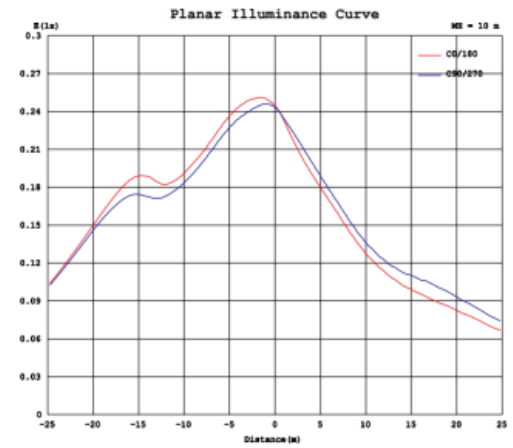

HD LED Linear Lightbar

Single-Sided

Light Distribution Testing Parameters

LED LINEAR LIGHTBARS