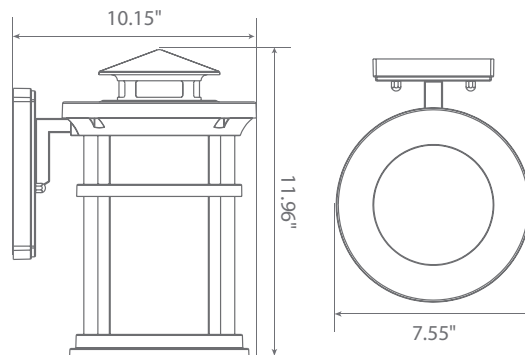

Product Dimensions