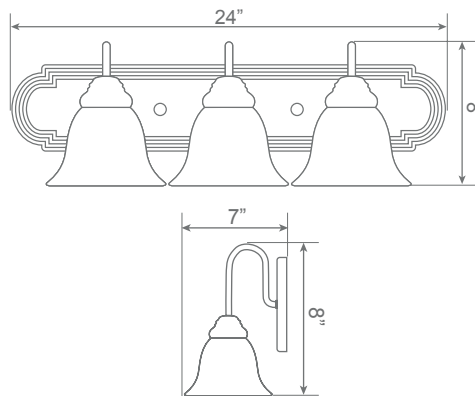

Product Dimensions