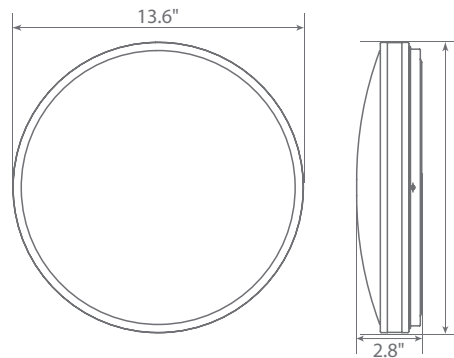

Product Dimensions