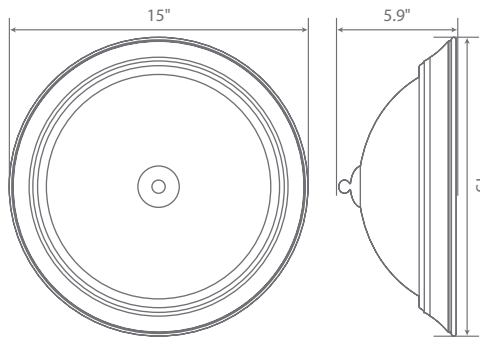

## Specifications

Input Power	Input Voltage	Lumen Output	Beam Angle	Center Beam	CCT
19 W	120V/60Hz	1500 lm	180°	N/A	3000 K
CRI	Luminous Efficacy	Power Factor	Input Current	Base/Cap	Lamp Lifespan
80	78 lm/w	0.9	0.16 A	Connector	49,000 Hrs.

### Product Dimensions