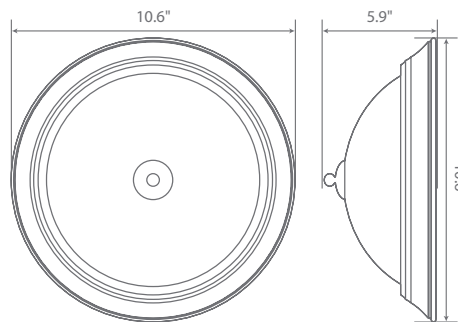

Product Dimensions