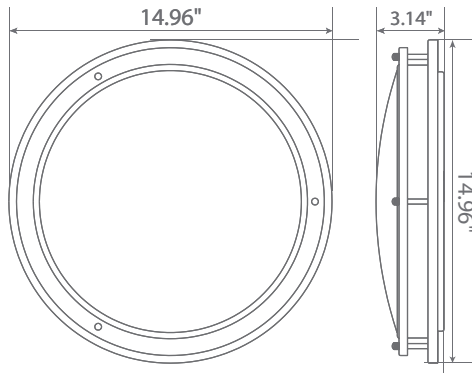

Product Dimensions