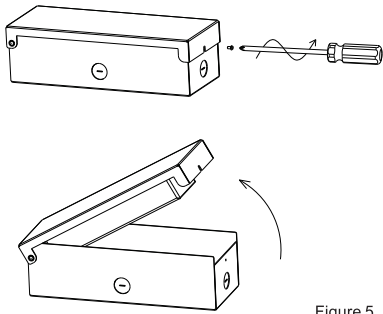

## Installation Instruction

5. Take the driver box apart by screwdriver. (Figure 5)

Figure 5

7. Connect the DC connector of led fixture with driver's DC connector. Remove the holes of the driver box if necessary. (Figure 7)

Figure 7

6. Assemble the 3/4 pipe nut to the aluminum pipe (fix the height and direction of driver box), across the DC connector through driver box, then screw the driver box onto the aluminum pipe. (Figure 6)