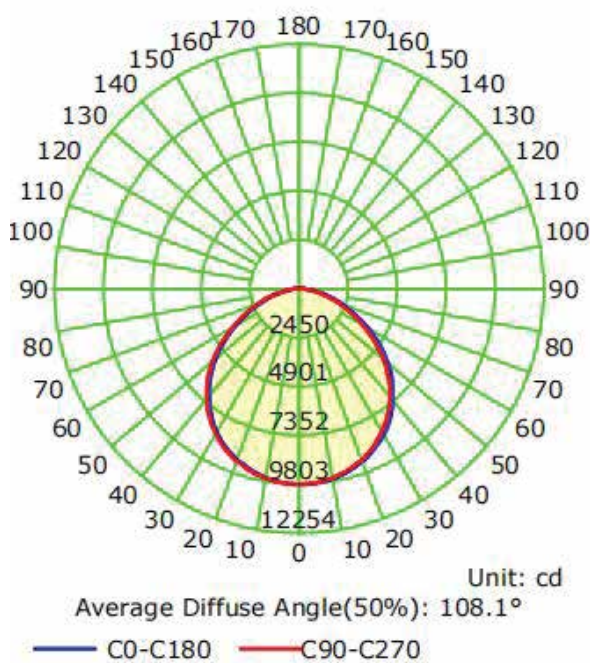

## Dimensions

## Photometric Data

### Luminaire Property

Luminaire Manufacturer:  
 Luminaire Category:  
 Lamp Catalog:  
 Number of Lamps:  
 Luminous Length (mm):  
 Luminous Height (mm):  
 Current: 1.444 A  
 Power Factor: 0.999

Luminaire Description:  
 Lamp Description:  
 Lumens per Lamp:  
 Luminous Width (mm):  
 Voltage: 120.0V  
 Power: 173.07W

Longitudinal Classification: Very Short  
 Measurement Flux: 26884.7 lm  
 Downward Ratio: 99%  
 Luminaire Efficacy Rating (LER): 155.39  
 Max. Intensity: 9803.24 cd

Luminous Intensity Distribution Curve