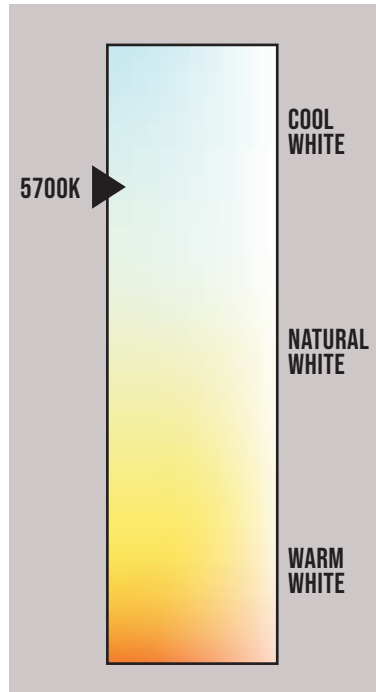

LED CANOPY LIGHT

Correlated Color Temperature (CCT)