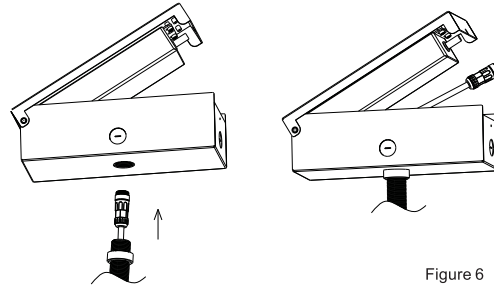

## Installation Instruction

5. Take the driver box apart by screwdriver. (Figure 5)

Figure 5

7. Connect the DC connector of led fixture with driver's DC connector. Remove the holes of the driver box if necessary. (Figure 7)

Figure 7

6. Assemble the 3/4 pipe nut to the aluminum pipe (fix the height and direction of driver box), across the DC connector through driver box, then screw the driver box onto the aluminum pipe. (Figure 6)

Figure 6

8. Connect the LED fixture to local power with necessary connector protection measures. (Figure 8)

Figure 8

9. Finally, assemble the driver box. (Figure 9)(Figure 10)

Figure 9

Figure 10