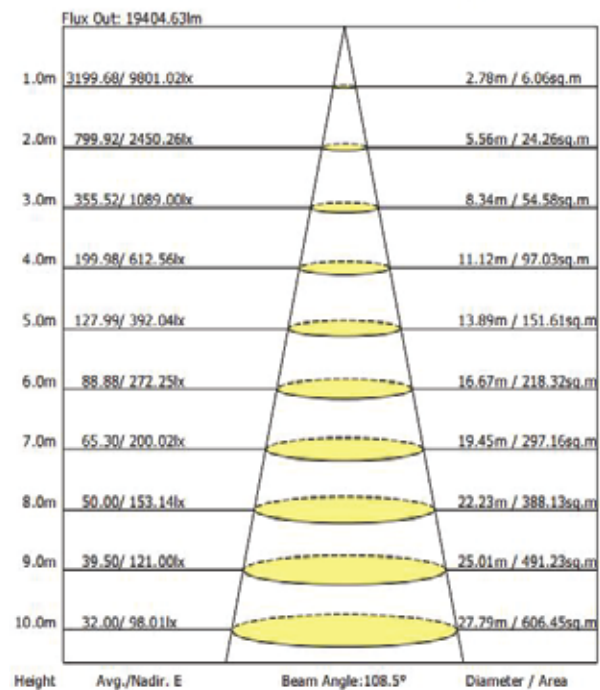

The Average Illuminance Effective Figure