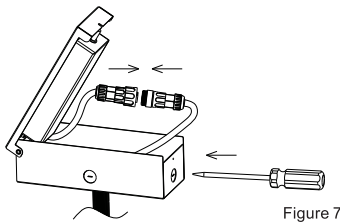

Figure 3

4. Lock the safety rope to the ceiling, assemble the installation plate to the aluminum pipe, then install led fixture. (Figure 4)

Figure 4

## Installation Instruction

5. Take the driver box apart by screwdriver. (Figure 5)

Figure 5

7. Connect the DC connector of led fixture with driver's DC connector. Remove the holes of the driver box if necessary. (Figure 7)

Figure 7

6. Assemble the 3/4 pipe nut to the aluminum pipe (fix the height and direction of driver box), across the DC connector through driver box, then screw the driver box onto the aluminum pipe. (Figure 6)