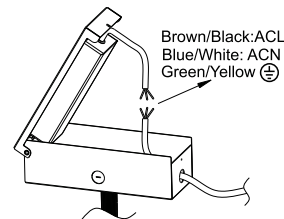

Figure 7

6. Assemble the 3/4 pipe nut to the aluminum pipe (fix the height and direction of driver box), across the DC connector through driver box, then screw the driver box onto the aluminum pipe. (Figure 6)

Figure 6

8. Connect the LED fixture to local power with necessary connector protection measures. (Figure 8)

Figure 8

9. Finally, assemble the driver box. (Figure 9)(Figure 10)

Figure 9

Figure 10