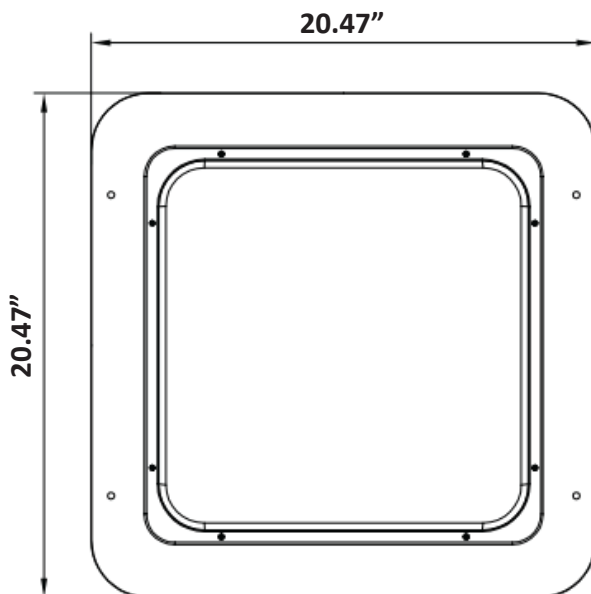

## Dimensions

### Luminaire Property

Luminaire Manufacturer:  
 Luminaire Category:  
 Lamp Catalog:  
 Number of Lamps:  
 Luminous Length (mm):  
 Luminous Height (mm):  
 Current: 1.444 A  
 Power Factor: 0.999

Luminaire Description:  
 Lamp Description:  
 Lumens per Lamp:  
 Luminous Width (mm):  
 Voltage: 120.0V  
 Power: 173.07W