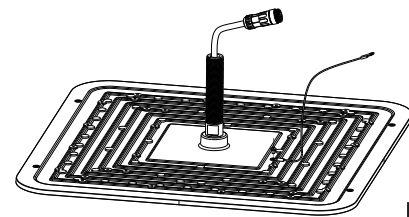

## Installation Steps

1. Screw the aluminum pipe into the heatsink. (Figure 1)

Figure 1

2. Screw the safety rope to heatsink by screwdriver. (Figure 2)

Figure 2

3. Drill the installation hole accordingly on the ceiling. (Figure 3)

Figure 3

4. Lock the safety rope to the ceiling, assemble the installation plate to the aluminum pipe, then install led fixture. (Figure 4)

Figure 4