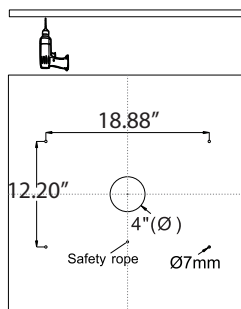

3. Drill the installation hole accordingly on the ceiling. (Figure 3)

Figure 3