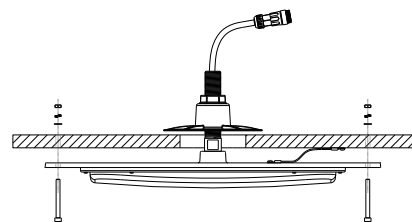

Figure 3

4. Lock the safety rope to the ceiling, assemble the installation plate to the aluminum pipe, then install led fixture. (Figure 4)

Figure 4