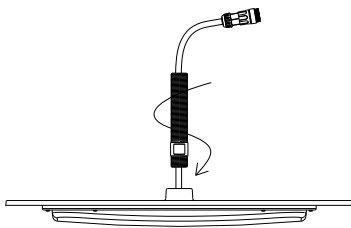

## Installation Steps

1. Screw the aluminum pipe into the heatsink. (Figure 1)

Figure 1

2. Screw the safety rope to heatsink by screwdriver. (Figure 2)

Figure 2

3. Drill the installation hole accordingly on the ceiling. (Figure 3)

Figure 3

4. Lock the safety rope to the ceiling, assemble the installation plate to the aluminum pipe, then install led fixture. (Figure 4)

Figure 4