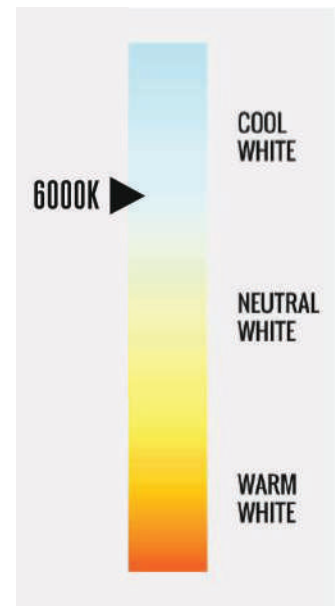

LED CENTER BASKET TROFFER

LED CENTER BASKET TROFFER

Nothing But LED's LED Center Basket Troffer's setting the standard with an impressive 125 lumens per watt. Easy installation, user-friendly design, no UV or IR, flicker-free operation. Eco-friendly and long-lasting. Ideal for various spaces, operating between 100-277Vac. Illuminate your world with unmatched efficiency and style.

Product Features

- 125 Lumens per watt
- Easy to Install and operate
- Input Voltage: 100–277 Vac
- Available in 2x4
- Beam Angle: 120°
- Steel, commercial-quality paint coating
- The central lens door enables convenience of PCBA's replacing
- 1-10V Dimmable.
- UL Listed

LED CENTER BASKET TROFFER

LED CENTER BASKET TROFFER

Product

LED 2' x 4' troffer	
SKU #	1500827
MODEL #	BLT-TF24-DM-60P
COLOR TEMPERATURE	6000K

Specifications

LUMEN	6200LM
LUMEN EFFICACY	125LM/W
CONSUMPTION	48W
VIEWING ANGLE	120°
INPUT VOLTAGE	100-277Vac 50/60Hz
POWER FACTOR	>0.9
WATERPROOF RATING	IP20

Fixture Specifications

DRIVE TYPE	External
LED TYPE	SMD
HOUSING	Aluminum+PC diffuser
HOUSING COLOR	White

CORRELATED
COLOR TEMPERATURE
(CCT)

Others

OPERATING TEMPERATURE	APPLICATION	CRI	BEAM ANGLE	DIMMABLE
-4°F TO 104°F	indoor	≥80	120°	Yes