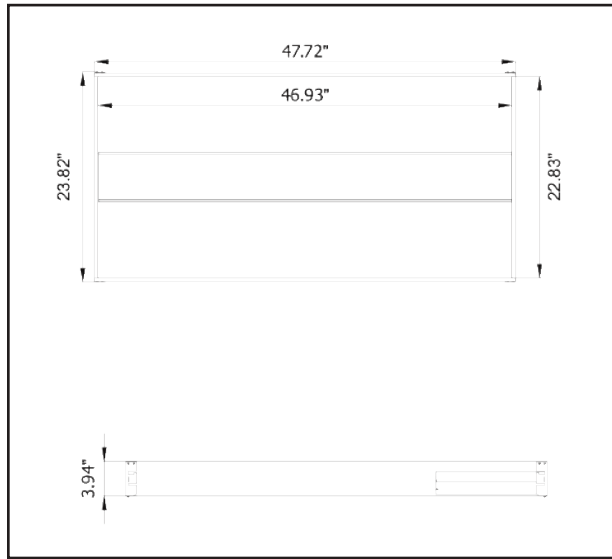

Qualification

UL LISTED
Yes

LED CENTER BASKET TROFFER

Drawing

Package

Lamps Net Weight	Qty/Carton	Size	Weight/Carton
10.6 lbs	1 PCS	48.75" x 25.5" x 4"	14.11 lbs

Notice For User

- Please turn off power before install or change assembly parts.
- The input voltage and lamps should be matched, after connecting the power line, Please make sure the wiring section is insulated
- Licensed Electrician Installation ONLY.

LED CENTER BASKET TROFFER

LED CENTER BASKET TROFFER

Light Distribution Testing Parameters

Photometrics

Lux Chart

Zonal Flux Diagram

τ	C0	C45	C90	C135	C180	C225	c270	c315
10	2024	2066	2077	2023	2000	1982	1988	2008
20	1728	1919	2047	1918	1853	1862	1881	1812
30	1253	1527	1904	1627	1412	1582	1721	1402
40	906.8	1075	1571	1129	903.9	1113	1440	951.5
50	615.6	757.0	1026	687.9	585.8	699.4	963.6	643.5
60	432.2	469.7	583.4	420.4	394.3	448.9	542.5	403.9
70	251.3	281.0	302.9	247.6	237.4	269.1	286.5	241.4
80	81.09	113.5	136.1	109.0	86.01	117.0	126.5	96.08
90	0	0	0.2106	0.0372	0.0528	0.1171	0.1146	0
DEG	LUMINOUS INTENSITY:cd							