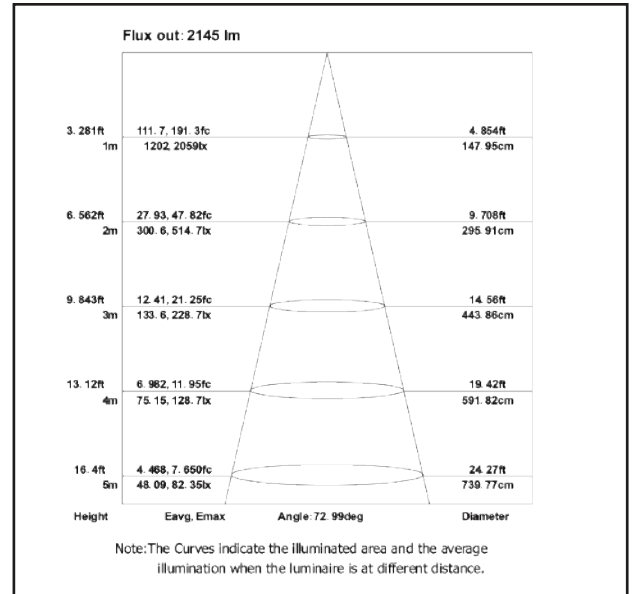

Qualification

UL LISTED
Yes

LED CENTER BASKET TROFFER

Drawing

Package

Lamps Net Weight	Qty/Carton	Size	Weight/Carton
10.6 lbs	1 PCS	48.75" x 25.5" x 4"	14.11 lbs

Notice For User

- Please turn off power before install or change assembly parts.
- The input voltage and lamps should be matched, after connecting the power line, Please make sure the wiring section is insulated
- Licensed Electrician Installation ONLY.

LED CENTER BASKET TROFFER

LED CENTER BASKET TROFFER

Light Distribution Testing Parameters

Photometrics

Lux Chart

Zonal Flux Diagram

τ	C0	C45	C90	C135	C180	C225	c270	c315
10	2024	2066	2077	2023	2000	1982	1988	2008
20	1728	1919	2047	1918	1853	1862	1881	1812
30	1253	1527	1904	1627	1412	1582	1721	1402
40	906.8	1075	1571	1129	903.9	1113	1440	951.5
50	615.6	757.0	1026	687.9	585.8	699.4	963.6	643.5
60	432.2	469.7	583.4	420.4	394.3	448.9	542.5	403.9
70	251.3	281.0	302.9	247.6	237.4	269.1	286.5	241.4
80	81.09	113.5	136.1	109.0	86.01	117.0	126.5	96.08
90	0	0	0.2106	0.0372	0.0528	0.1171	0.1146	0
DEG	LUMINOUS INTENSITY:cd							