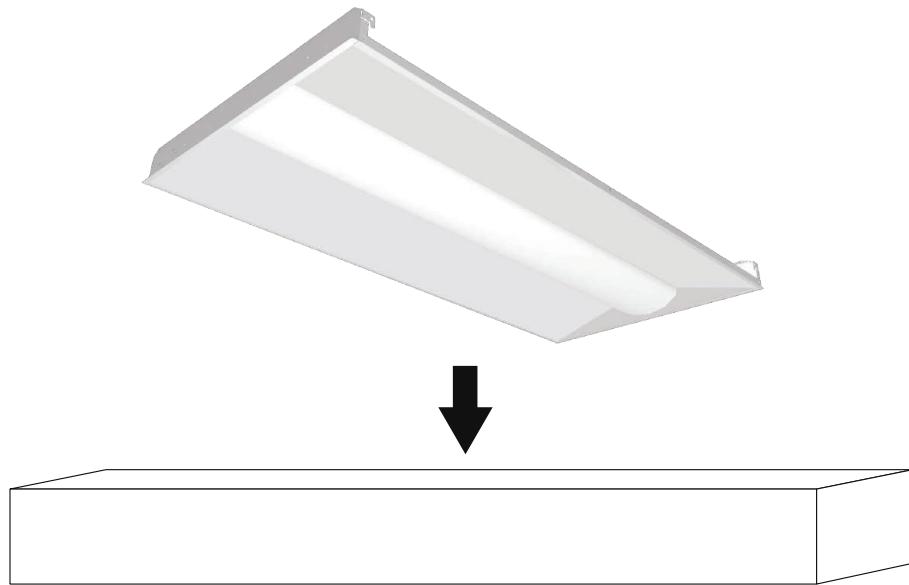

Fixture Specifications

DRIVE TYPE	External
LED TYPE	SMD
HOUSING	Aluminum+PC diffuser
HOUSING COLOR	White

CORRELATED
COLOR TEMPERATURE
(CCT)

Others

OPERATING TEMPERATURE	APPLICATION	CRI	BEAM ANGLE	DIMMABLE
-4°F TO 104°F	indoor	≥80	120°	Yes

Qualification

UL LISTED
Yes

LED CENTER BASKET TROFFER

Drawing

Package

Lamps Net Weight	Qty/Carton	Size	Weight/Carton
10.6 lbs	1 PCS	48.75" x 25.5" x 4"	14.11 lbs

Notice For User

- Please turn off power before install or change assembly parts.
- The input voltage and lamps should be matched, after connecting the power line, Please make sure the wiring section is insulated
- Licensed Electrician Installation ONLY.