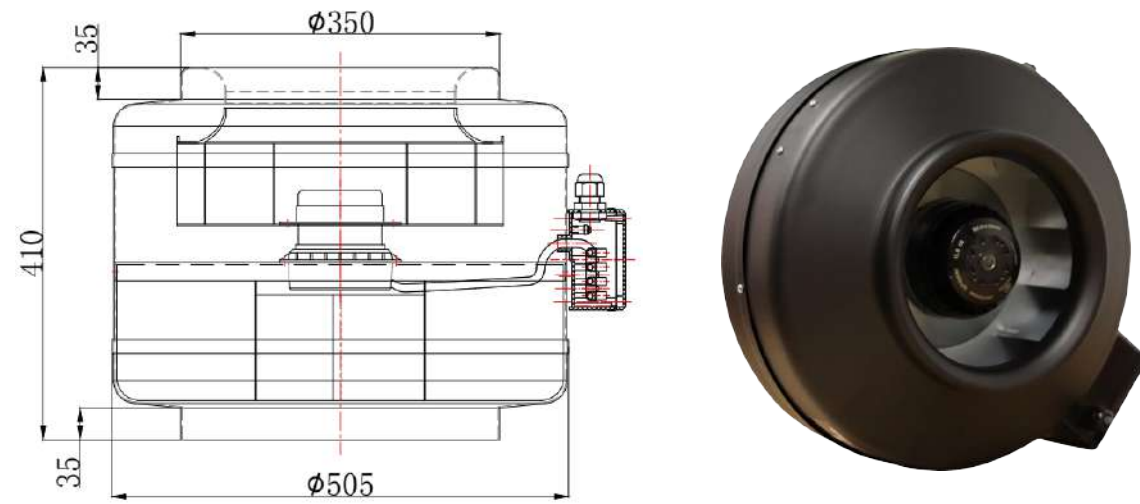

HH355 (14") Dimension and Performance