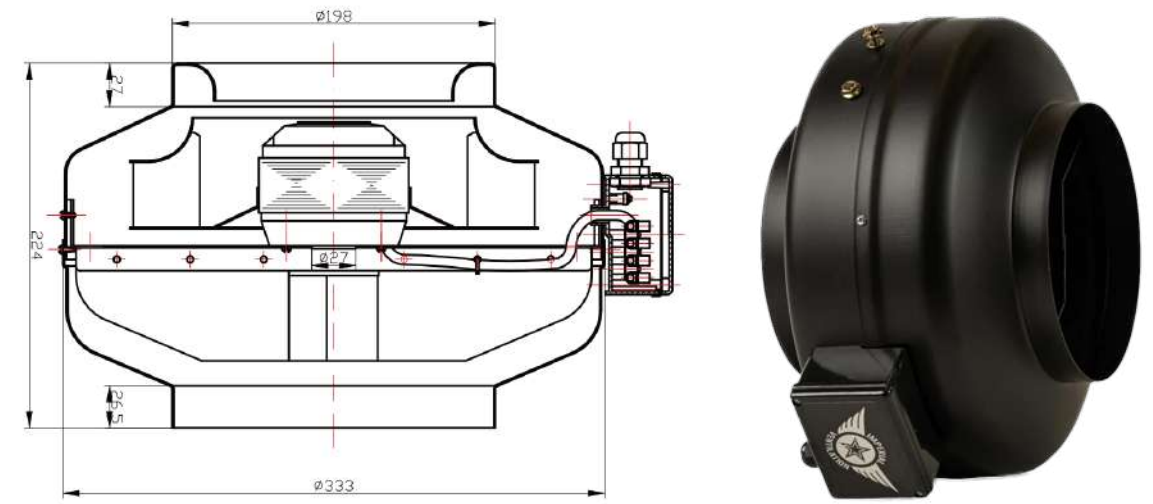

High Flow Centrifugal Fan

HH100 (4'') Dimension and Performance

| HH100 (4'') | 100 (4'') |
|--------------------|------------------|
| HH100 (4'') | AC Technology |
| | 220-230V/50-60Hz |
| Working Power | 68W |
| Speed | 2500RPM |
| Noise | 65dB |
| Working temp | 60°C |
| Maximum Flow Value | 290CMH |

HH200 (8'') Dimension and Performance

| HH200 (8'') | 200 (8'') |
|--------------------|------------------|
| HH200 (8'') | AC Technology |
| | 220-230V/50-60Hz |
| Working Power | 127W |
| Speed | 2500RPM |
| Noise | 70dB |
| Working temp | 60°C |
| Maximum Flow Value | 1020CMH |

HH250 (10") Dimension and Performance

| HH250 (10") | 250 (10") |
|--------------------|-----------------------------------|
| Voltage | AC Technology 220-230V/50-60Hz |
| Working Power | 168W |
| Speed | 2500RPM |
| Noise | 72dB |
| Working temp | 60°C |
| Maximum Flow Value | 1050CMH |

HH315 (12.5") Dimension and Performance

| HH315 (12.5") | 315 (12.5") |
|--------------------|-----------------------------------|
| Voltage | AC Technology 220-230V/50-60Hz |
| Working Power | 223W |
| Speed | 2500RPM |
| Noise | 75dB |
| Working temp | 60°C |
| Maximum Flow Value | 1600CMH |