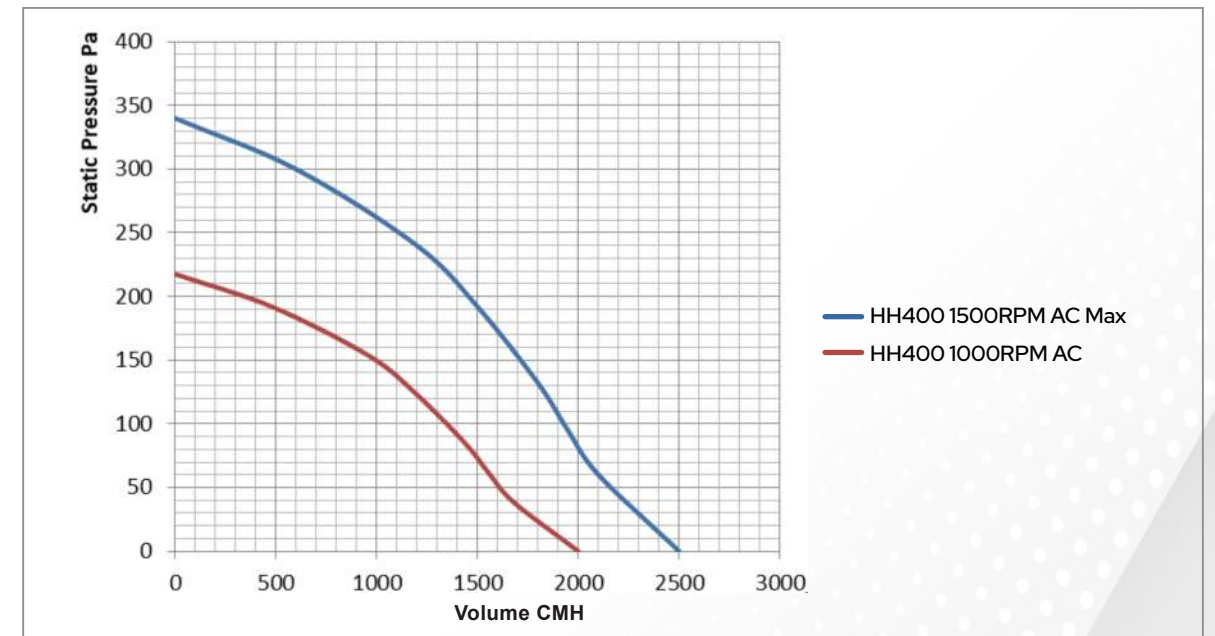

HH400 (16")	400 (16")
Voltage	AC Technology 220-230V/50-60Hz
Working Power	145W
Speed	1400RPM
Noise	60dB
Working temp	60°C
Maximum Flow Value	2500CMH