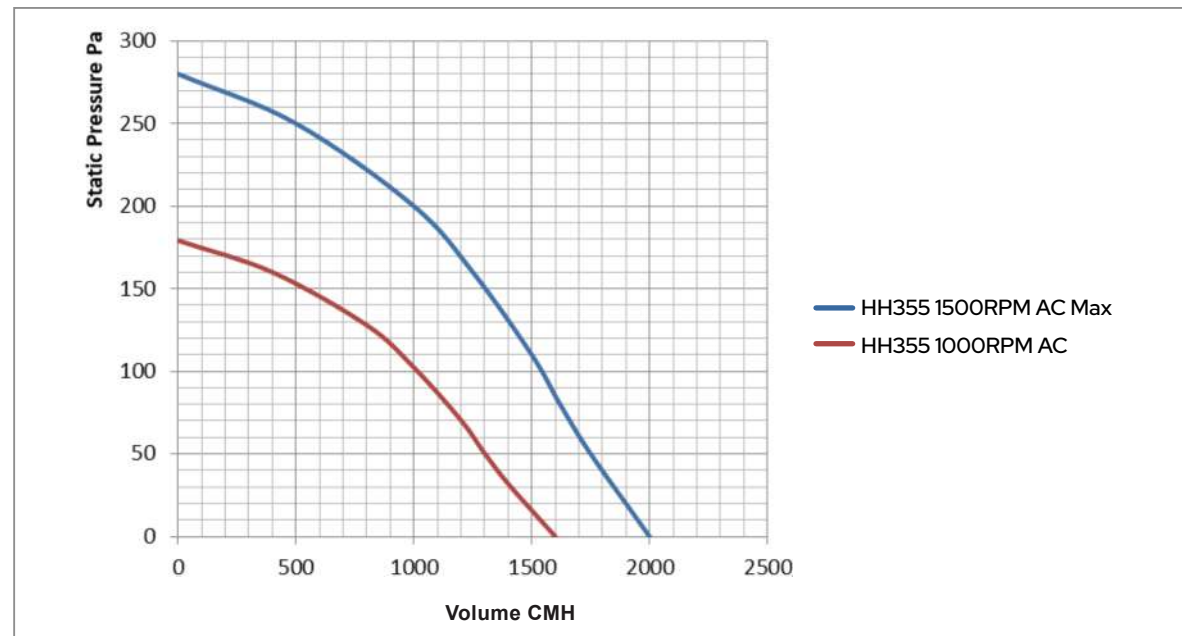

HH355 (14")	355 (14")
Voltage	AC Technology 220-230V/50-60Hz
Working Power	145W
Speed	1400RPM
Noise	59dB
Working temp	60°C
Maximum Flow Value	2000CMH