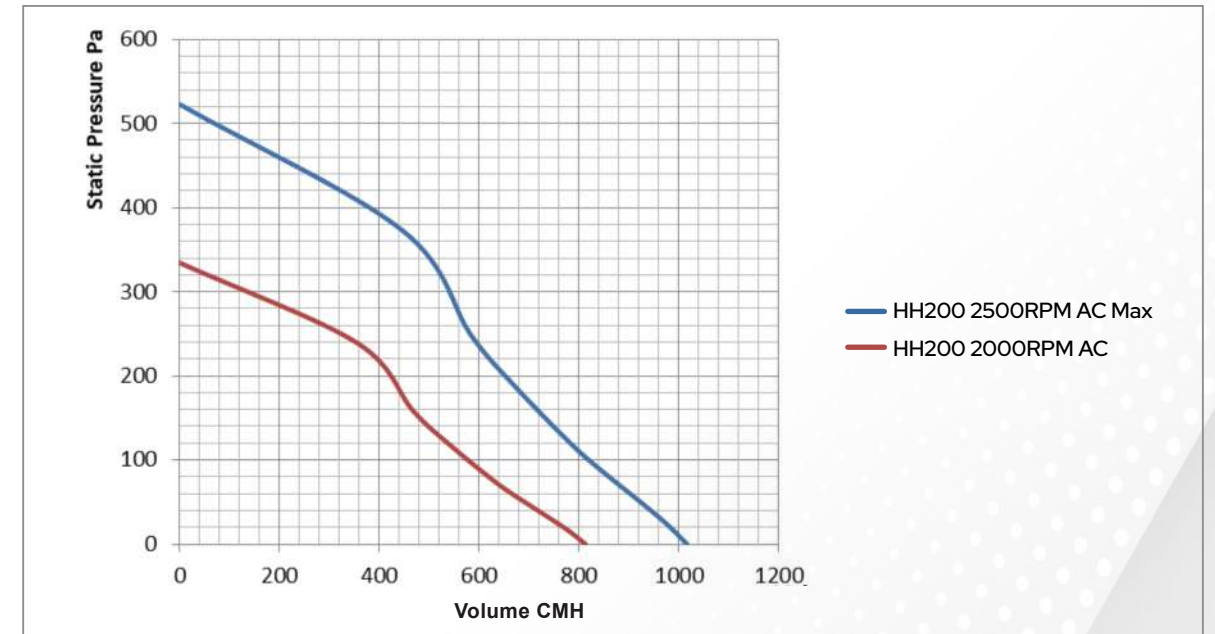

High Flow Centrifugal Fan

HH100 (4'') Dimension and Performance

| HH100 (4'') | 100 (4'') |
|--------------------|------------------|
| HH100 (4'') | AC Technology |
| | 220-230V/50-60Hz |
| Working Power | 68W |
| Speed | 2500RPM |
| Noise | 65dB |
| Working temp | 60°C |
| Maximum Flow Value | 290CMH |

HH200 (8'') Dimension and Performance

| HH200 (8'') | 200 (8'') |
|--------------------|------------------|
| HH200 (8'') | AC Technology |
| | 220-230V/50-60Hz |
| Working Power | 127W |
| Speed | 2500RPM |
| Noise | 70dB |
| Working temp | 60°C |
| Maximum Flow Value | 1020CMH |

HH250 (10") Dimension and Performance

| HH250 (10") | 250 (10") |
|--------------------|-----------------------------------|
| Voltage | AC Technology 220-230V/50-60Hz |
| Working Power | 168W |
| Speed | 2500RPM |
| Noise | 72dB |
| Working temp | 60°C |
| Maximum Flow Value | 1050CMH |