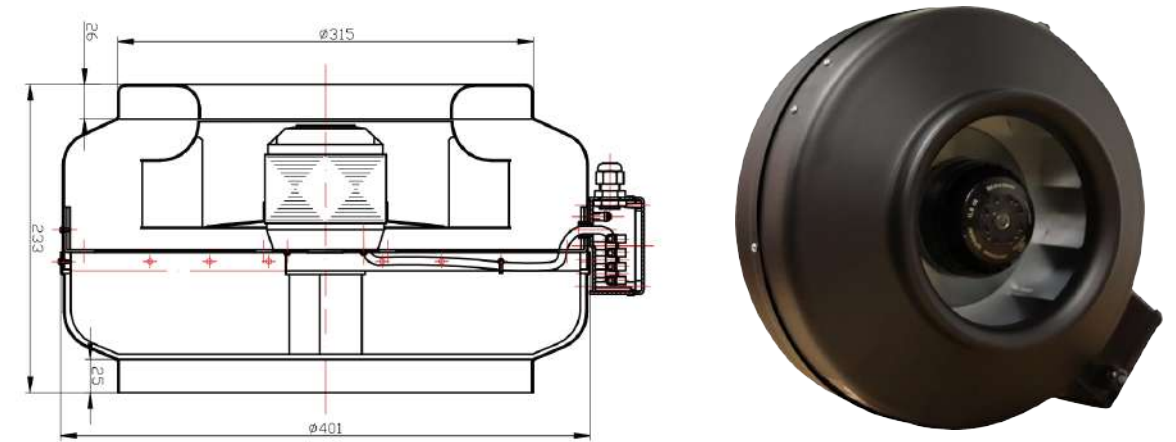

HH315 (12.5") Dimension and Performance