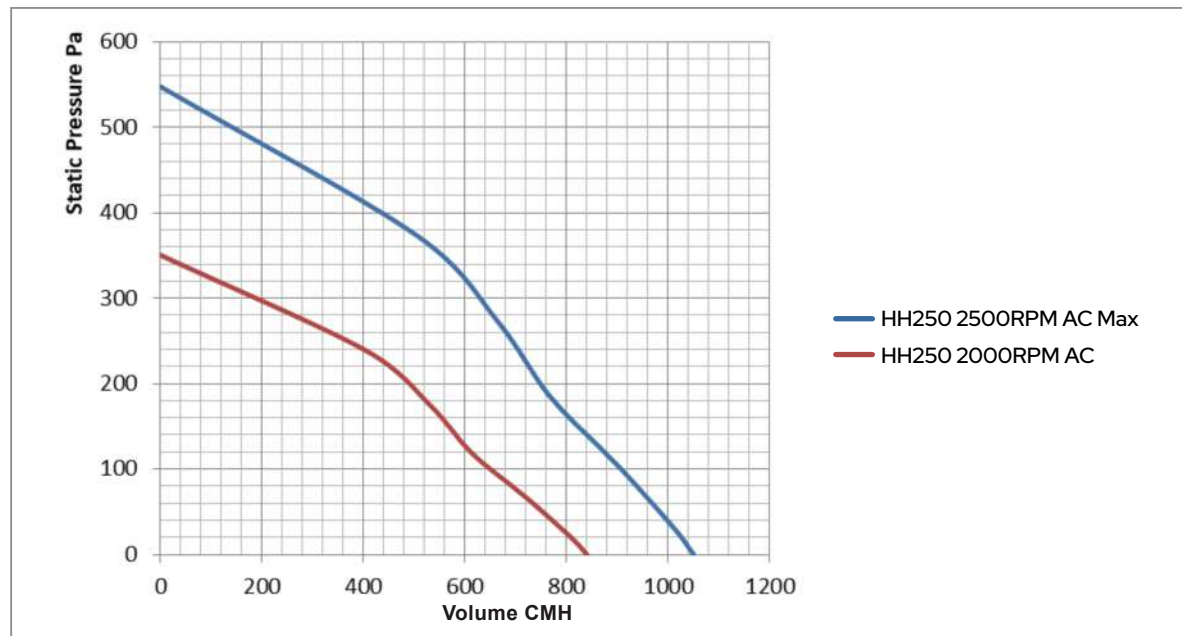

High Flow Centrifugal Fan

HH100 (4'') Dimension and Performance

| HH100 (4'') | 100 (4'') |
|--------------------|------------------|
| HH100 (4'') | AC Technology |
| | 220-230V/50-60Hz |
| Working Power | 68W |
| Speed | 2500RPM |
| Noise | 65dB |
| Working temp | 60°C |
| Maximum Flow Value | 290CMH |

HH200 (8'') Dimension and Performance

| HH200 (8'') | 200 (8'') |
|--------------------|------------------|
| HH200 (8'') | AC Technology |
| | 220-230V/50-60Hz |
| Working Power | 127W |
| Speed | 2500RPM |
| Noise | 70dB |
| Working temp | 60°C |
| Maximum Flow Value | 1020CMH |

HH250 (10") Dimension and Performance

| HH250 (10") | 250 (10") |
|--------------------|-----------------------------------|
| Voltage | AC Technology 220-230V/50-60Hz |
| Working Power | 168W |
| Speed | 2500RPM |
| Noise | 72dB |
| Working temp | 60°C |
| Maximum Flow Value | 1050CMH |