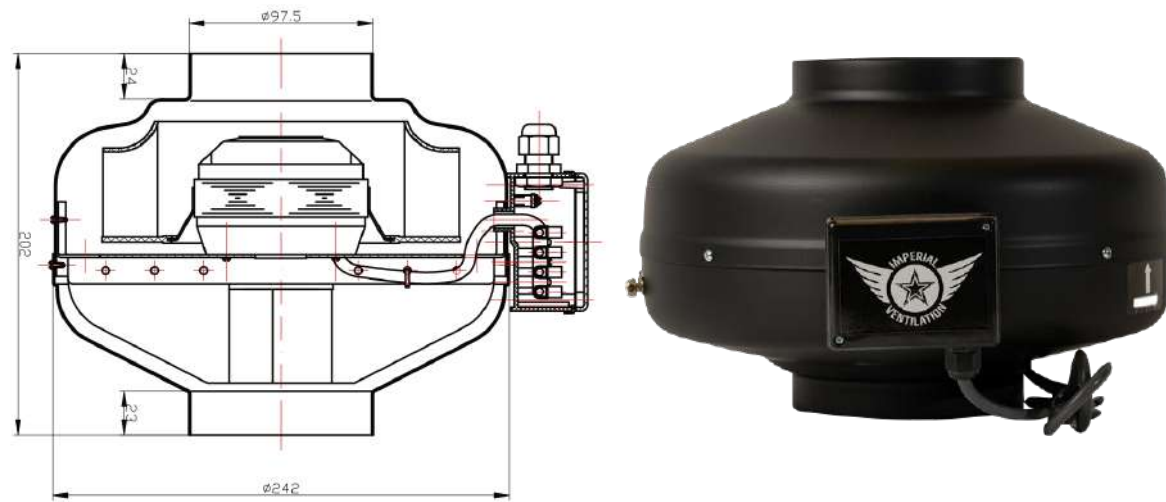

High Flow Centrifugal Fan

HH100 (4'') Dimension and Performance

| HH100 (4'') | 100 (4'') |
|--------------------|------------------|
| HH100 (4'') | AC Technology |
| | 220-230V/50-60Hz |
| Working Power | 68W |
| Speed | 2500RPM |
| Noise | 65dB |
| Working temp | 60°C |
| Maximum Flow Value | 290CMH |

HH200 (8'') Dimension and Performance

| HH200 (8'') | 200 (8'') |
|--------------------|------------------|
| HH200 (8'') | AC Technology |
| | 220-230V/50-60Hz |
| Working Power | 127W |
| Speed | 2500RPM |
| Noise | 70dB |
| Working temp | 60°C |
| Maximum Flow Value | 1020CMH |