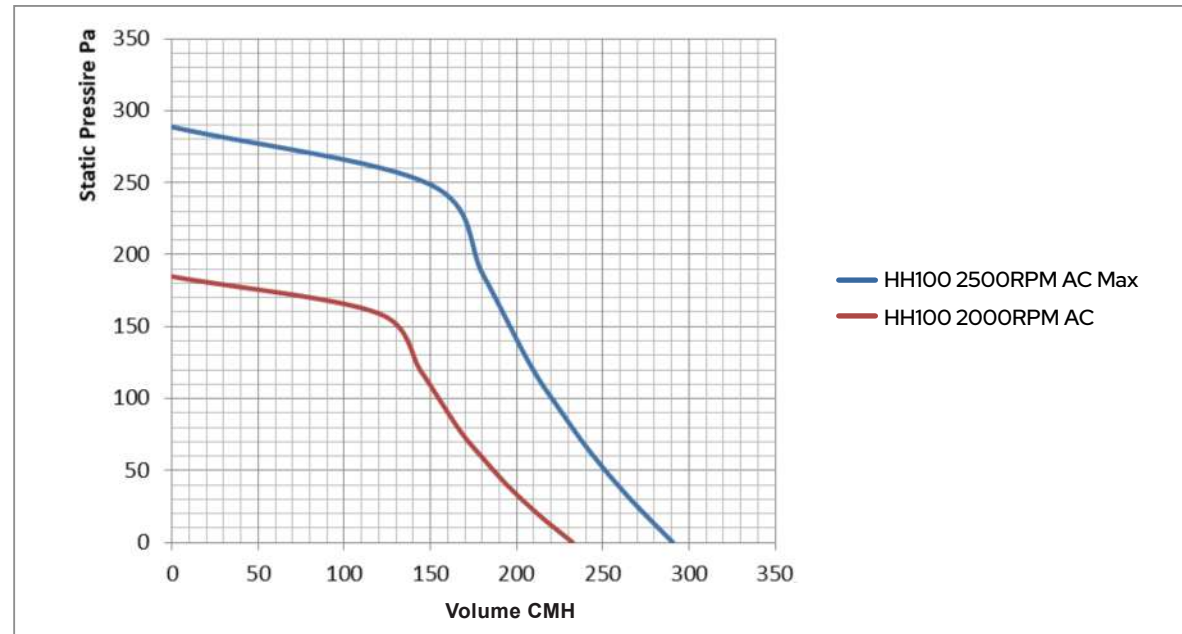

High Flow Centrifugal Fan

HH100 (4'') Dimension and Performance

| HH100 (4'') | 100 (4'') |
|--------------------|------------------|
| HH100 (4'') | AC Technology |
| | 220-230V/50-60Hz |
| Working Power | 68W |
| Speed | 2500RPM |
| Noise | 65dB |
| Working temp | 60°C |
| Maximum Flow Value | 290CMH |

HH200 (8'') Dimension and Performance

| HH200 (8'') | 200 (8'') |
|--------------------|------------------|
| HH200 (8'') | AC Technology |
| | 220-230V/50-60Hz |
| Working Power | 127W |
| Speed | 2500RPM |
| Noise | 70dB |
| Working temp | 60°C |
| Maximum Flow Value | 1020CMH |

HH250 (10") Dimension and Performance

| HH250 (10") | 250 (10") |
|--------------------|-----------------------------------|
| Voltage | AC Technology 220-230V/50-60Hz |
| Working Power | 168W |
| Speed | 2500RPM |
| Noise | 72dB |
| Working temp | 60°C |
| Maximum Flow Value | 1050CMH |