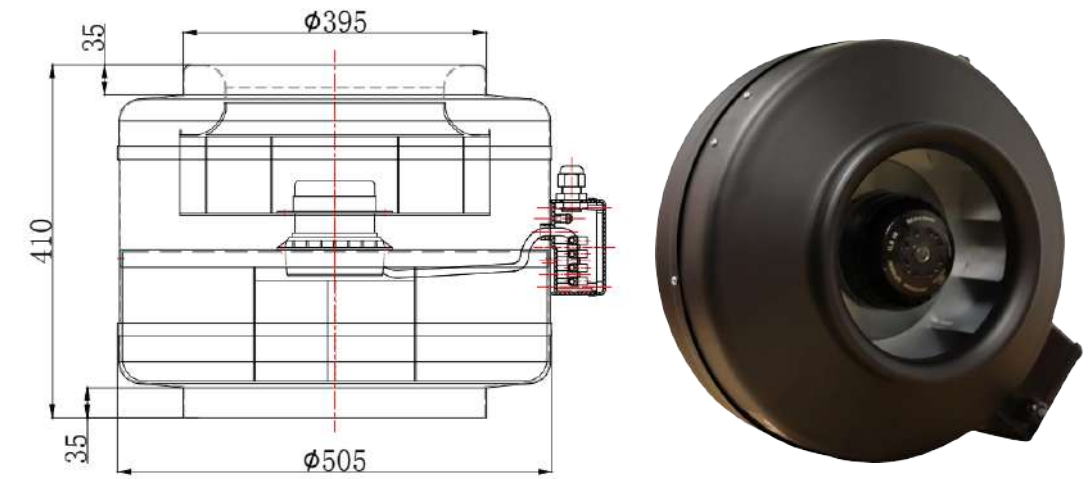

HH400 (16") Dimension and Performance