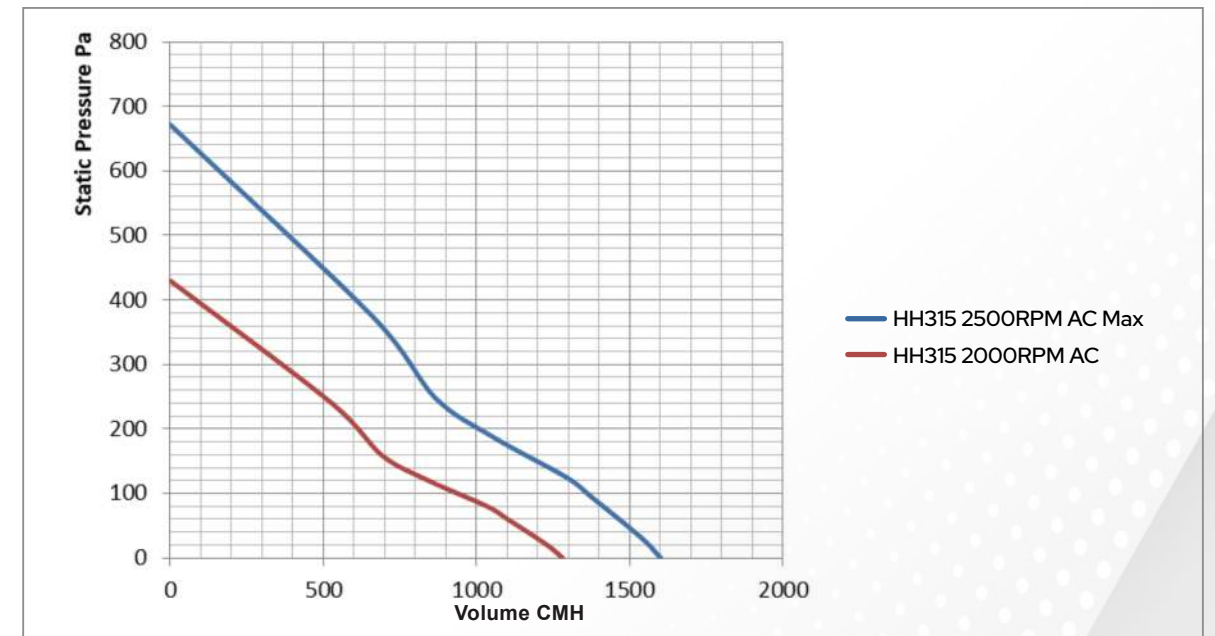

HH315 (12.5")	315 (12.5")
Voltage	AC Technology 220-230V/50-60Hz
Working Power	223W
Speed	2500RPM
Noise	75dB
Working temp	60°C
Maximum Flow Value	1600CMH