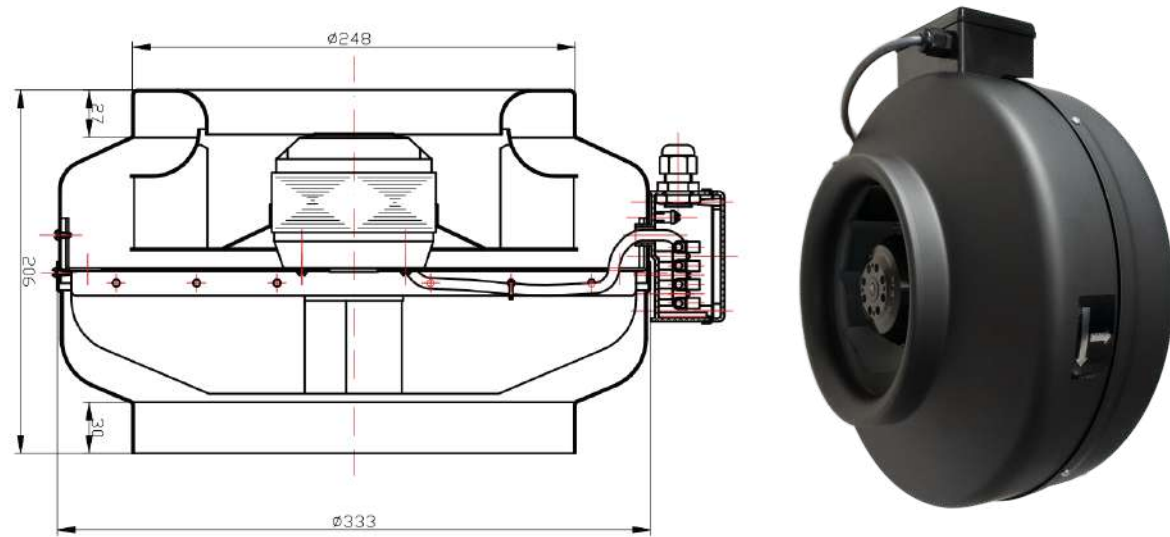

High Flow Centrifugal Fan

HH100 (4'') Dimension and Performance

| HH100 (4'') | 100 (4'') |
|--------------------|------------------|
| HH100 (4'') | AC Technology |
| | 220-230V/50-60Hz |
| Working Power | 68W |
| Speed | 2500RPM |
| Noise | 65dB |
| Working temp | 60°C |
| Maximum Flow Value | 290CMH |

HH200 (8'') Dimension and Performance

| HH200 (8'') | 200 (8'') |
|--------------------|------------------|
| HH200 (8'') | AC Technology |
| | 220-230V/50-60Hz |
| Working Power | 127W |
| Speed | 2500RPM |
| Noise | 70dB |
| Working temp | 60°C |
| Maximum Flow Value | 1020CMH |

HH250 (10") Dimension and Performance

| HH250 (10") | 250 (10") |
|--------------------|-----------------------------------|
| Voltage | AC Technology 220-230V/50-60Hz |
| Working Power | 168W |
| Speed | 2500RPM |
| Noise | 72dB |
| Working temp | 60°C |
| Maximum Flow Value | 1050CMH |

HH355 (14") Dimension and Performance

| HH355 (14") | 355 (14") |
|--------------------|-----------------------------------|
| Voltage | AC Technology 220-230V/50-60Hz |
| Working Power | 145W |
| Speed | 1400RPM |
| Noise | 59dB |
| Working temp | 60°C |
| Maximum Flow Value | 2000CMH |