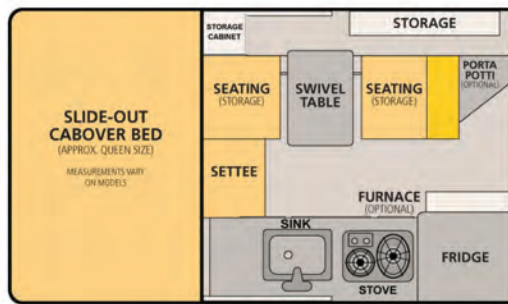

Dry Weight: 1045 Lbs.

Adult Sleeping: 3-4

Height Down (including vent): 54" (Most trucks)

Extended Interior Height: 6'4"

Roof Length: 128"

Roof/Wall Framing: Aluminum

Floor Length: 80"

Exterior Material: Aluminum

Body Width: 75"

Fresh Water Capacity: 20 Gallons

Roll Over Couch

Side Dinette

Front Dinette

Northern California Factory & Showroom
109 Pioneer Avenue, Woodland, CA 95776

(530) 666-1442 | www.fourwheelcampers.com | sales@fourwh.com

Standard Features

All Aluminum "Flex-Frame"	LED Interior Lights
Jack Brackets Only (steel brackets)	LED Outside Porch Light
Extended Cabover Bed w/ Mattress	2 (two) 10 lb. Propane Tanks
Finished Wood Interior	Pre-wired for Solar
3 Piece Portable Dining Table	Fire Extinguisher
Formica Counter Tops	LP/CO Detector
Deluxe Fabric Cushions	Smoke Detector
Privacy Curtains	20 Gallon Fresh Water Tank
Screen Door	Roll Over Couch Seating
Stainless Steel Kitchen Sink w/ Electric Water Pump	Large Radius Louvered Passenger Side Window
2 Burner Propane Stove w/ Cover	Safety Exit
3-Way Refrigerator, Small 1.7 cu.ft. (AC/DC/Propane)	Roof Vent
Camper Battery System (1 battery, wiring, separator)	Insulated Side Walls & Roof
120V Electrical System	Rugged Vinyl Side Liner
30amp Power Converter w/ IQ4 Smart Charger	Aluminum Exterior Sides and One Piece Roof
12 Volt Outlets	Gas Strut Roof Lift Assists (Exterior)