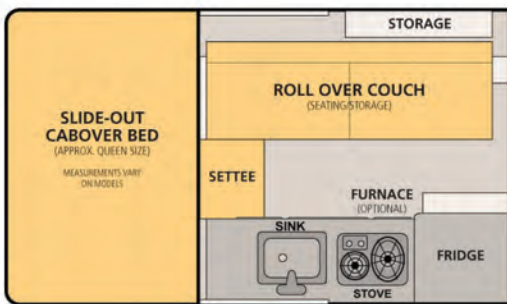

Dry Weight: 1045 Lbs.

Adult Sleeping: 3-4

Height Down (including vent): 54" (Most trucks)

Extended Interior Height: 6'4"

Roof Length: 128"

Roof/Wall Framing: Aluminum

Floor Length: 80"

Exterior Material: Aluminum

Body Width: 75"

Fresh Water Capacity: 20 Gallons

Roll Over Couch

Side Dinette

Front Dinette

Northern California Factory & Showroom
109 Pioneer Avenue, Woodland, CA 95776

(530) 666-1442 | www.fourwheelcampers.com | sales@fourwh.com

Standard Features

All Aluminum "Flex-Frame"	LED Interior Lights
Jack Brackets Only (steel brackets)	LED Outside Porch Light
Extended Cabover Bed w/ Mattress	2 (two) 10 lb. Propane Tanks
Finished Wood Interior	Pre-wired for Solar
3 Piece Portable Dining Table	Fire Extinguisher
Formica Counter Tops	LP/CO Detector
Deluxe Fabric Cushions	Smoke Detector
Privacy Curtains	20 Gallon Fresh Water Tank
Screen Door	Roll Over Couch Seating
Stainless Steel Kitchen Sink w/ Electric Water Pump	Large Radius Louvered Passenger Side Window
2 Burner Propane Stove w/ Cover	Safety Exit
3-Way Refrigerator, Small 1.7 cu.ft. (AC/DC/Propane)	Roof Vent
Camper Battery System (1 battery, wiring, separator)	Insulated Side Walls & Roof
120V Electrical System	Rugged Vinyl Side Liner
30amp Power Converter w/ IQ4 Smart Charger	Aluminum Exterior Sides and One Piece Roof
12 Volt Outlets	Gas Strut Roof Lift Assists (Exterior)