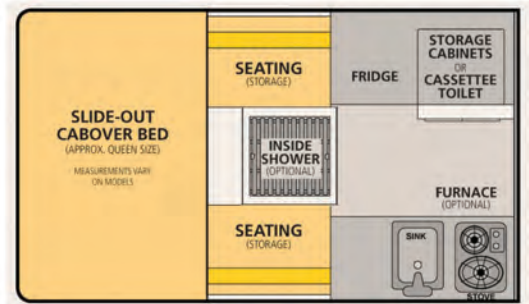

Dry Weight: 1045 Lbs.

Adult Sleeping: 3-4

Height Down (including vent): 54" (Most trucks)

Extended Interior Height: 6'4"

Roof Length: 128"

Roof/Wall Framing: Aluminum

Floor Length: 80"

Exterior Material: Aluminum

Body Width: 75"

Fresh Water Capacity: 20 Gallons

Roll Over Couch

Side Dinette

Front Dinette

Northern California Factory & Showroom
109 Pioneer Avenue, Woodland, CA 95776

(530) 666-1442 | www.fourwheelcampers.com | sales@fourwh.com

Standard Features

All Aluminum "Flex-Frame"	LED Interior Lights
Jack Brackets Only (steel brackets)	LED Outside Porch Light
Extended Cabover Bed w/ Mattress	2 (two) 10 lb. Propane Tanks
Finished Wood Interior	Pre-wired for Solar
3 Piece Portable Dining Table	Fire Extinguisher
Formica Counter Tops	LP/CO Detector
Deluxe Fabric Cushions	Smoke Detector
Privacy Curtains	20 Gallon Fresh Water Tank
Screen Door	Roll Over Couch Seating
Stainless Steel Kitchen Sink w/ Electric Water Pump	Large Radius Louvered Passenger Side Window
2 Burner Propane Stove w/ Cover	Safety Exit
3-Way Refrigerator, Small 1.7 cu.ft. (AC/DC/Propane)	Roof Vent
Camper Battery System (1 battery, wiring, separator)	Insulated Side Walls & Roof
120V Electrical System	Rugged Vinyl Side Liner
30amp Power Converter w/ IQ4 Smart Charger	Aluminum Exterior Sides and One Piece Roof
12 Volt Outlets	Gas Strut Roof Lift Assists (Exterior)