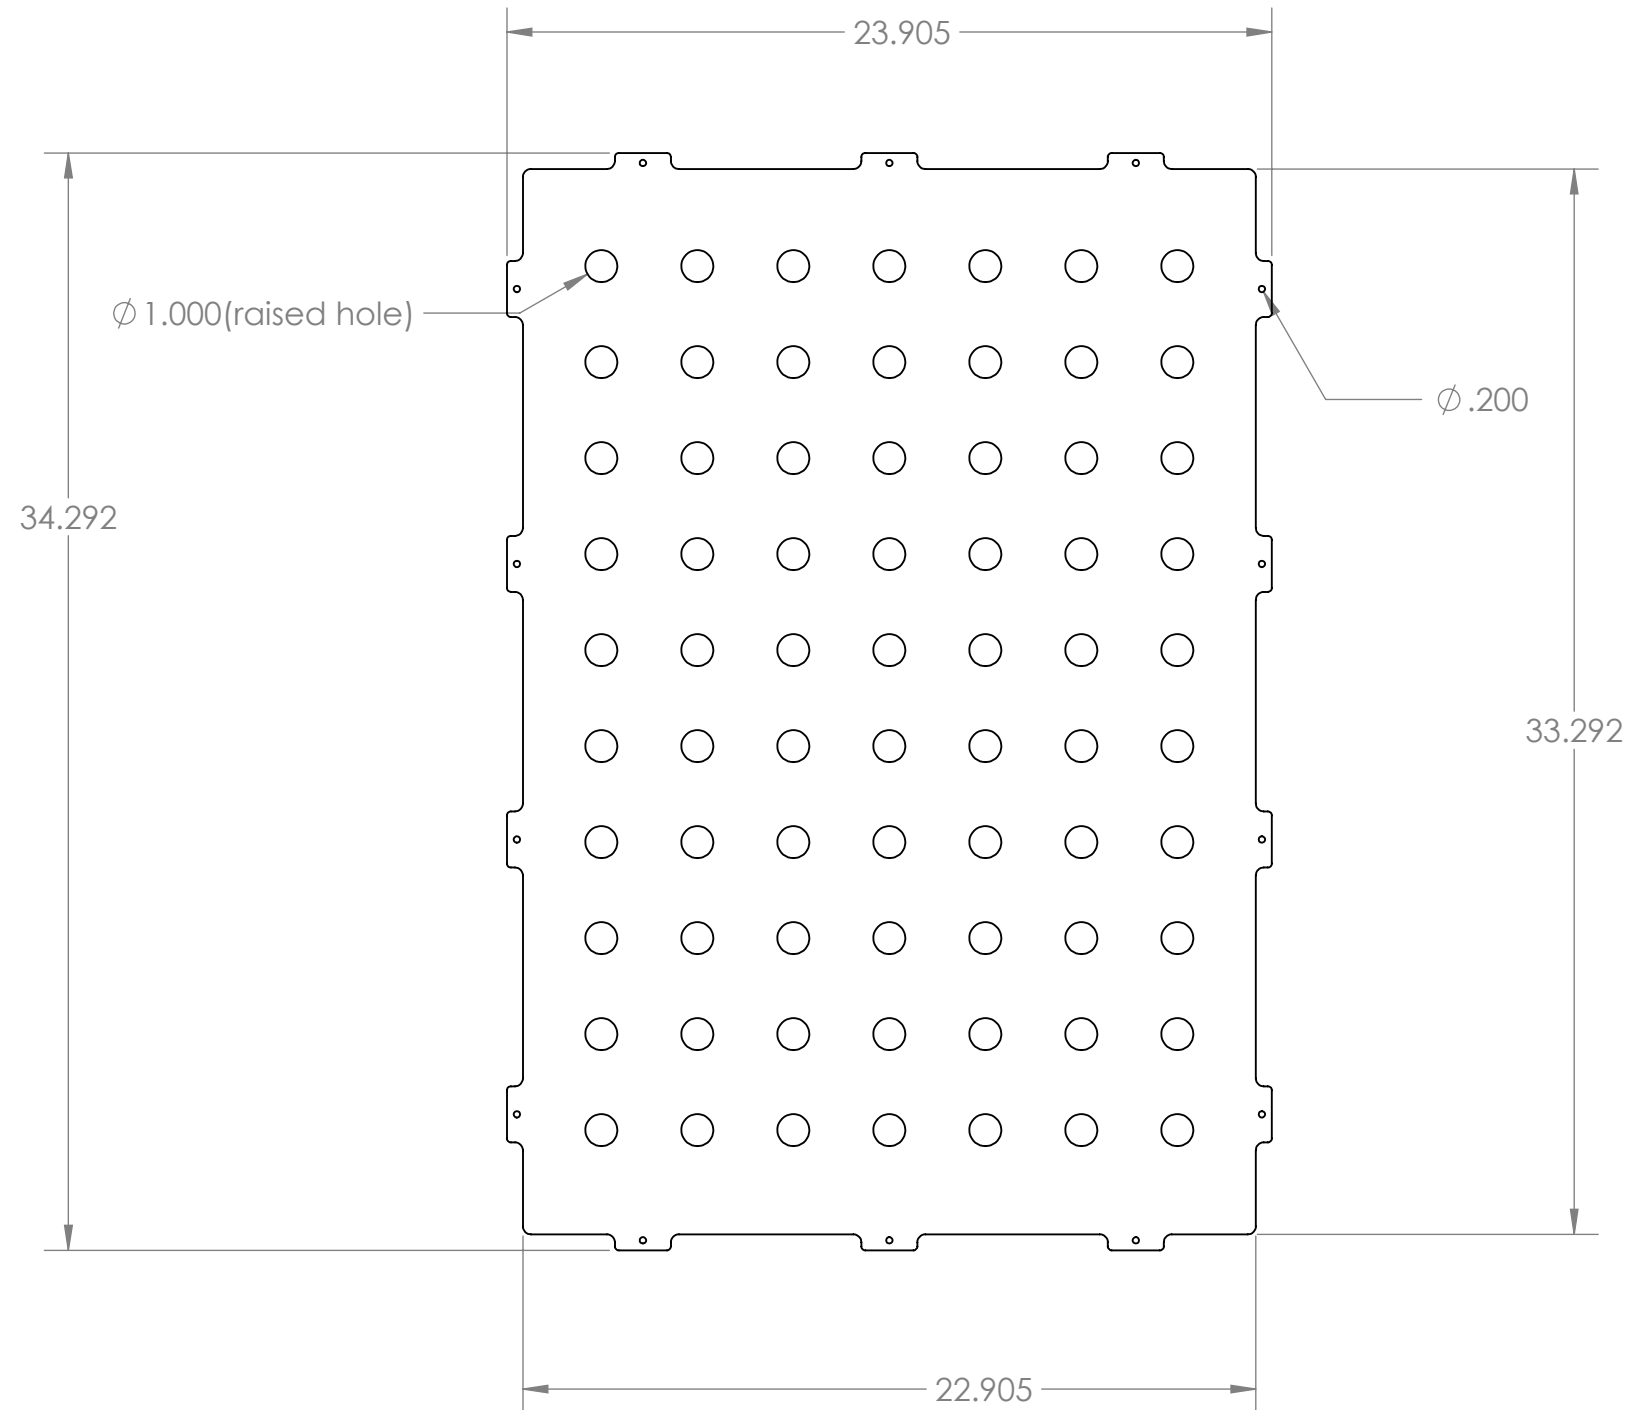

.080

RB Components, Inc.

TITLE: Top Panel Insert

SIZE DWG. NO. REV

B

DO NOT SCALE DRAWING WEIGHT: SHEET 1 OF 1