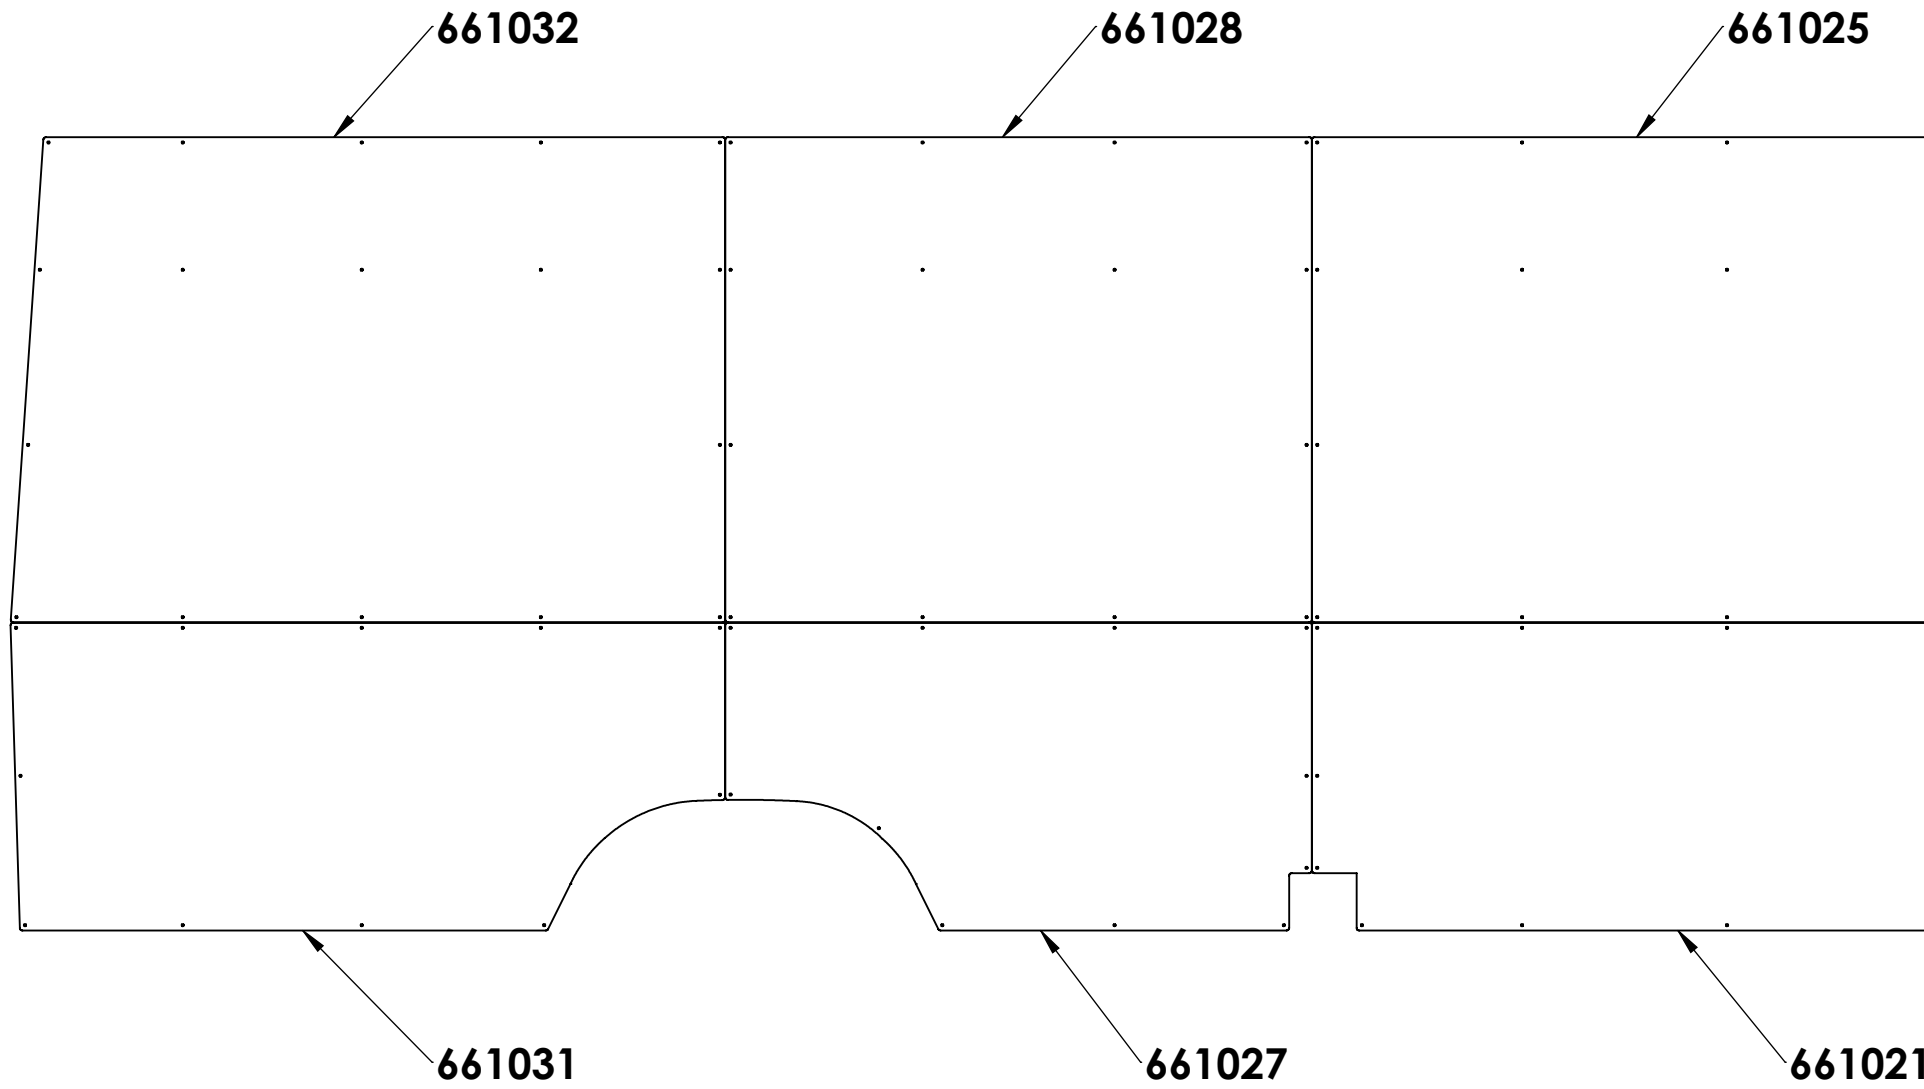

REAR

FRONT

RB Components, Inc.

TITLE: **170 EX Wall Panel Kit**

SIZE DWG. NO. REV

B

DO NOT SCALE
DRAWING

WEIGHT:

SHEET 1 OF 1