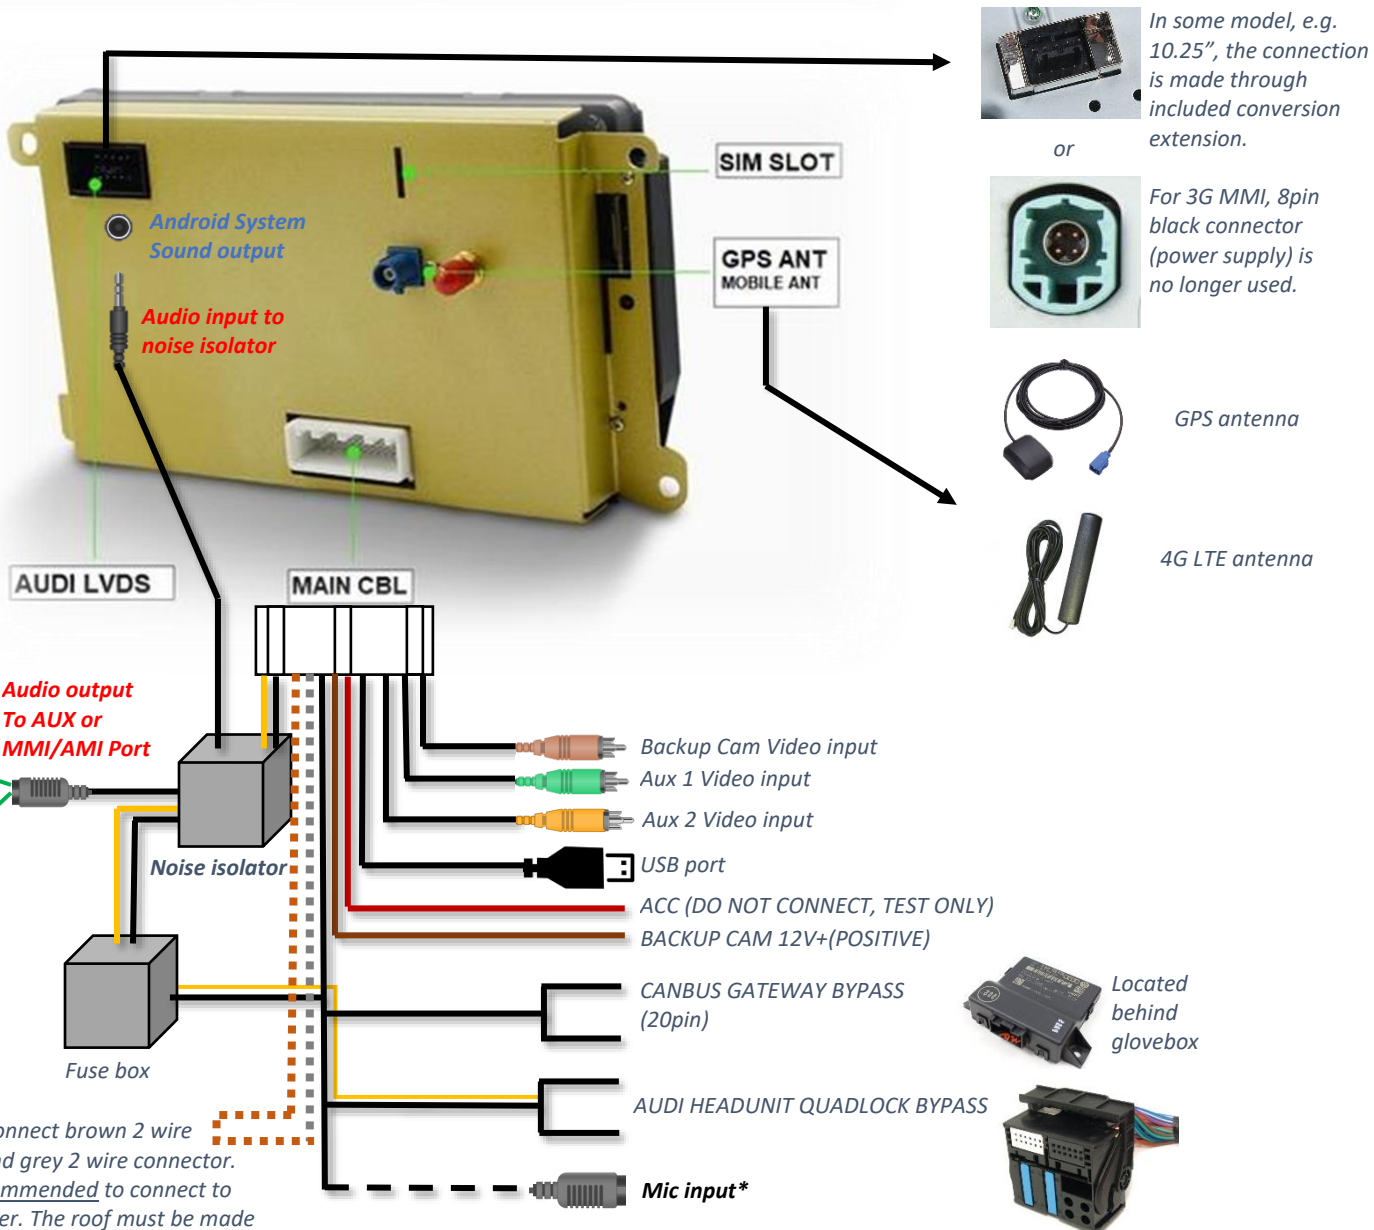

RSNAV ANDROID SYSTEM BASIC DIAGRAM

* TF CARD SLOT IS LOCATED IN THE BACK SIDE OF THE DEVICES IN SOME MODELS.

* IN SOME MODELS, MIC MAY BE EXTERNAL.

Only for RHD and A3, Q3 model