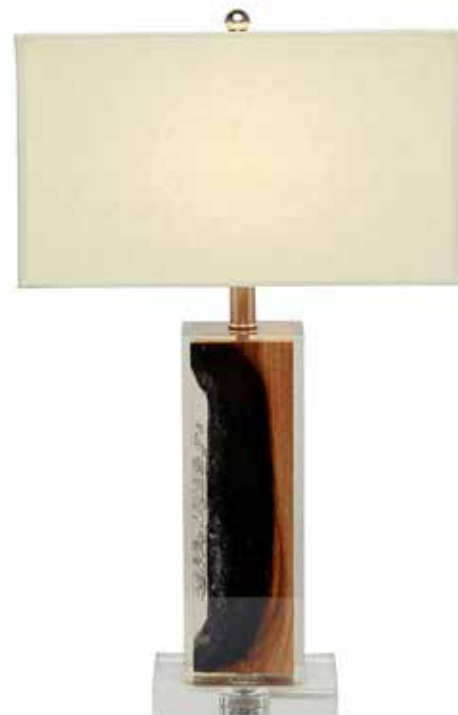

## ESKOR TABLE LAMP

- Raw Wood Is Burnt, Then Encased In A Resin Cube
- Rectangular Natural Linen Shade
- Each Piece Is Unique And Variation Is To Be Expected

PRODUCT #:	ITEM	WIDTH	DEPTH	HEIGHT	PRICE	ADDITIONAL INFORMATION
269- LGHESKORLGBW	ESKOR TABLE LAMP	16	9	26	\$1,512	