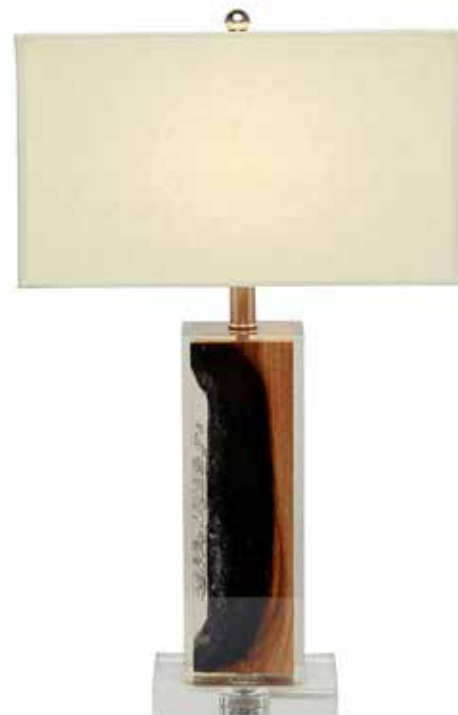

ESKOR TABLE LAMP

- Raw Wood Is Burnt, Then Encased In A Resin Cube
- Rectangular Natural Linen Shade
- Each Piece Is Unique And Variation Is To Be Expected

PRODUCT #:	ITEM	WIDTH	DEPTH	HEIGHT	PRICE	ADDITIONAL INFORMATION
269- LGHESKORLGBW	ESKOR TABLE LAMP	16	9	26	\$1,080	