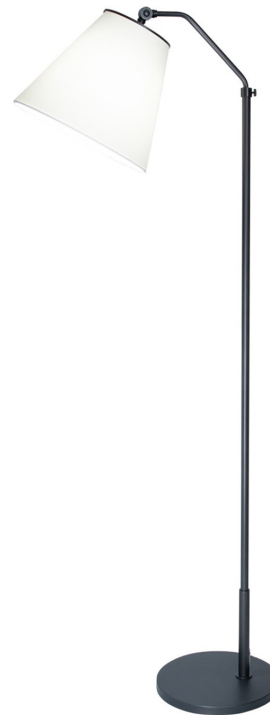

## WARD FLOOR LAMP

This adjustable-height floor lamp is simple yet refined. With an Off-White cotton tapered drum shade and Bronze finish, this lamp would be complementary in made different styles of home. Its one-way switch is located on the cord.

PRODUCT #:	ITEM	PRICE
267-4453	WARD FLOOR LAMP	\$743

### 4453 Ward Floor Lamp

DESCRIPTION: metal, bronze finish

HEIGHT: 68.75"

SHADE: off-white cotton; tapered drum;  
6"ø(t) x 11.75"ø(b) x 10.5"H

SHADE OPTIONS: off-white linen, beige linen

SOCKET: E26, 1-way, max watt 100W

Adjustable height between 58.5" and 68.5".  
Adjustable angle of shade.  
Minor assembly required

Weight: 21 lbs  
Carton Base: 27 lbs, 63" x 17" x 9"  
Carton Shade: 4 lbs, 14" x 14" x 13"