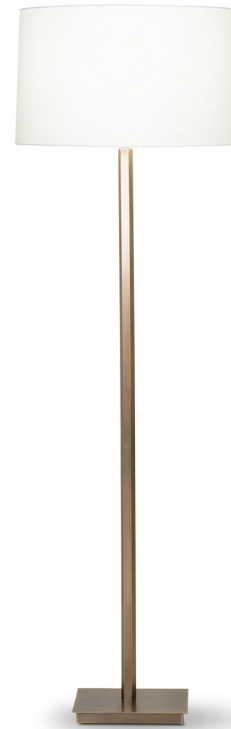

SYDNEY FLOOR LAMP

You can't go wrong with the classics. This floor lamp provides a simple silhouette, an Antique Brass finish and an Off-White linen tapered drum shade for a look that's sure to complement just about any type of decor.

PRODUCT #:	ITEM	PRICE
267-4356	SYDNEY FLOOR LAMP	\$880

4356 Sydney Floor Lamp

DESCRIPTION: metal, antique brass finish

HEIGHT: 62.75"

SHADE: off-white linen; tapered drum;
19"ø(t) x 20"ø(b) x 12"H

SHADE OPTIONS: off-white linen, beige linen, oval
off-white linen

SOCKET: E26, 3-way, max watt 150W

4356-A-OWL (off-white-linen) option is a taller
shade shipped with a taller harp. Overall the height
is 3.5" taller at 66.25".

Weight: 13 lbs

Carton Base: 18 lbs, 59" x 15" x 13"

Carton Shade: 7 lbs, 22" x 22" x 15"