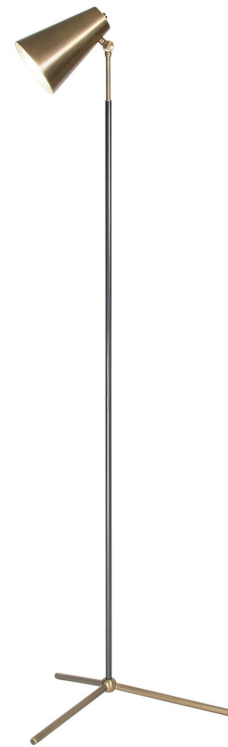

MAGGIE FLOOR LAMP

This tripod floor lamp is a modern take on a classic. The Antique Brass finish on the shade and base plays nicely with the Bronze finish on the stem, and the slender silhouette is approachably contemporary. Place this piece in a living room as a showpiece.

PRODUCT #:	ITEM	PRICE
267-4445	MAGGIE FLOOR LAMP	\$615

4445 Maggie Floor Lamp

DESCRIPTION: metal, antique brass finish; metal, bronze finish

HEIGHT: 65.5"

SHADE:

SOCKET: E26, 3-way, max watt 60W

Shade: metal, antique brass finish; 6"ø x 8"H

NOTE: minor assembly required

Weight: 7 lbs

Carton: 12 lbs, 33" x 14" x 10"