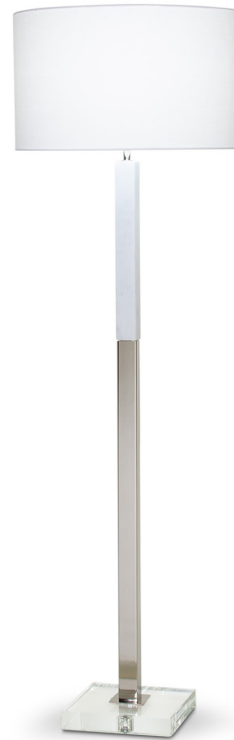

HOWARD FLOOR LAMP

White marble and Polished Nickel marry in this floor lamp, which puts a modern twist on a candlestick silhouette. A crystal base adds to the sophistication. Place this floor lamp – and its coordinating table lamp – in a bedroom for a striking statement.

PRODUCT #:	ITEM	PRICE
267-4355	HOWARD FLOOR LAMP	\$943

4355 Howard Floor Lamp

DESCRIPTION: white marble; metal, polished nickel finish; crystal

HEIGHT: 62.75"

SHADE: white linen; drum;
20"Ø x 12"H

SHADE OPTIONS: off-white linen

SOCKET: E26, 3-way, max watt 150W

Weight: 26 lbs
Carton Base: 33 lbs, 59" x 16" x 16"
Carton Shade: 7 lbs, 22" x 22" x 15"