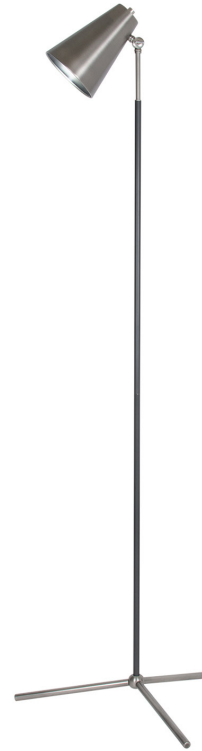

CHASE FLOOR LAMP

This tripod floor lamp is a modern take on a classic. The Antique Silver finish on the shade and base plays nicely with the Bronze finish on the stem, and the slender silhouette is approachably contemporary. Place this piece in a living room as a showpiece.

PRODUCT #:	ITEM	PRICE
267-4451	CHASE FLOOR LAMP	\$615

4451 Chase Floor Lamp

DESCRIPTION: metal, antique silver finish; metal, bronze finish

HEIGHT: 65.5"

SHADE:

SOCKET: E26, 3-way, max watt 60W

Shade: metal, antique silver finish; 6"ø x 8"H

NOTE: minor assembly required

Weight: 7 lbs

Carton: 12 lbs, 33" x 14" x 10"