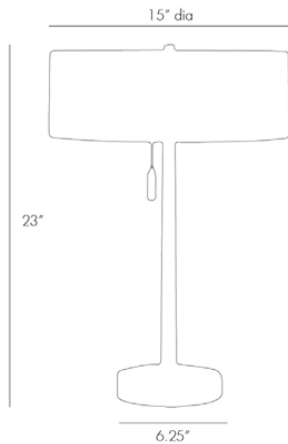

VIOLETTA LAMP

- Vintage Brass/Black Iron
- Frosted Diffuser
- Pull Chain / 3 Position Switch
- A19 Incandescent Socket Wattage: 40W

PRODUCT #:	ITEM	WIDTH	DEPTH	HEIGHT	PRICE	ADDITIONAL INFORMATION
254-49675	VIOLETTA LAMP	15	15	23	\$1,797	

APPEARANCE

Material	Iron
Finish	Black, White
Top Coat/Sealant	true
Finial Description	Decorative metal to match - packed with

DIMENSIONS

Shade	Top: 15.00 IN, Dia: 15.00 IN, Side: 5.5 IN
Body	H: 16.5 IN, Dia: 1.00 IN
Base	H: 1.5 IN, Dia: 6.25 IN
Foot Print	Dia: 6.25 IN
Harp	N/A IN

WIRING

	3C,AE,AU,EU,SA,UK,UL
Rating	Indoor Only
Tilt Test	10 Degrees - AU
Cord	8 FT, Back of Lamp Base, Clear/Silver
Socket	2, Brass, Type A- E26, On/Off
Switch	At Socket, On/Off Pull Chain
Maximum Watt	40
Voltage	110-120 V