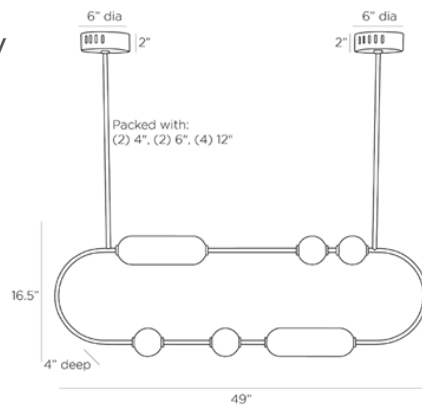

## TENZIN CHANDELIER

- Reminiscent Of Beads Strung Along A Chord. The Imaginative Accent Is Forged With English Bronze Iron In A Linear, Capsule Silhouette With Orbs And Tubular Shapes Of Opal Swirl Glass Encircling The Frame
- The Integrated Led Light Is Fitted With A Dual Pipe Suspension
- Finish Will Vary
- Damp-Rated, Although Limited Covered Outdoor Conditions May Affect Finish
- Max Wattage:30
- Voltage:110-120 V

PRODUCT #:	ITEM	WIDTH	DEPTH	HEIGHT	PRICE	ADDITIONAL INFORMATION
254-DRC03	TENZIN CHANDELIER	49	4	22.5-52.5	\$2,877	

### DIMENSIONS

Chandelier	H: 16.5 IN, W: 49 IN, D: 4 IN
Minimum Hanging Height	22.5 IN
Maximum Hanging Height	52.5 IN
Canopy	H: 2 IN, Dia: 6.00 IN

### REPLACEMENT PARTS

Replacement Part 1	PIPE-514
Replacement Part 1 Dim	(1) 4", (1) 6", (1) 12"