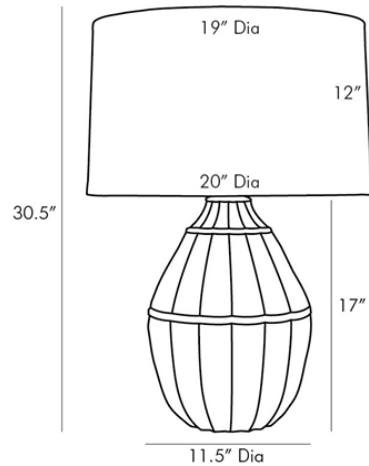

## TANGIER LAMP

- Ceramic gourd shape inspired by an Ethiopian string jar
- Egg shell glaze finish
- Off white linen drum shade with rolled edges
- On/Off Pull Chain
- Type A - E26,60 Watt

PRODUCT #:	ITEM	WIDTH	DEPTH	HEIGHT	PRICE	ADDITIONAL INFORMATION
254-DW11004-578	TANGIER LAMP-EGG SHELL	20	20	30.5	\$1,206	

### APPEARANCE

Material	Ceramic, Linen
Finish	Egg Shell, Off-White
Finish Will Vary	true
Top Coat/Sealant	false

### DIMENSIONS

Shade	Top: 19.00 IN, Dia: 20.00 IN, Side: 12 IN
Body	H: 17 IN, Dia: 11.50 IN
Foot Print	Dia: 6.00 IN

### SHIPPING

Product Weight	10 LBS
Gross Weight 1	12 LBS
Gross Weight 2	3 LBS
Shipping Box 1	H: 15.5 IN, L: 26 IN, W: 26 IN
Shipping Box 2	H: 14 IN, L: 21 IN, W: 21 IN