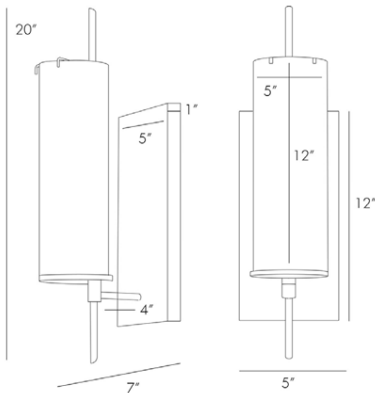

STEFAN SCONCE

- One Light Wall Sconce In Vintage Brass With Frosted Glass And Bronze
- Approved For Use In Covered Outdoor Areas
- Available In Vintage Silver With Frosted Glass And Bronze
- A19 Incandescent Type A- E26 60 Watt

PRODUCT #:	ITEM	WIDTH	DEPTH	HEIGHT	PRICE	ADDITIONAL INFORMATION
254-49999	STEFAN SCONCE - VINTAGE BRASS*	5	7	20	\$990	
254-49006	STEFAN SCONCE - VINTAGE SILVER	5	7	20	\$990	

APPEARANCE

Material	Glass, Steel
Material Type	Plated
Finish	Antique Brass, Bronze
Top Coat/Sealant	true
Link	Welded

DIMENSIONS

Center Of Mount From Btm	8 IN
Shade	Top: 4.00 IN, Dia: 4.00 IN, Side: 12 IN
Arm	D: 4 IN
Backplate	H: 12 IN, W: 5 IN, D: 1 IN
Mount	H: 9.5 IN, W: 3.5 IN

WIRING

Rating	UL,EU,SA
Cord	Damp
Socket	1 FT, Black, SVT
Maximum Watt	1, Type A- E26 Other
Voltage	60
	110-120 V