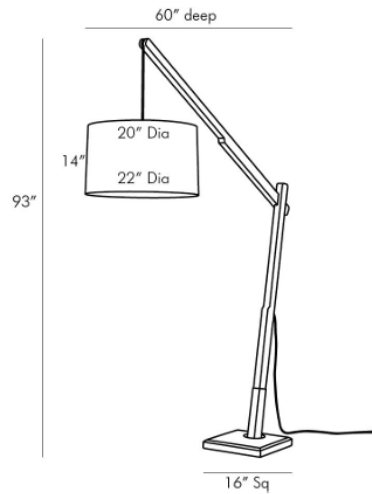

## SARSA FLOOR LAMP

- Industrial Inspired, Fixed-Angle Natural Teak Arm
- Cream Concrete Base
- A Gray Cloth Cord Suspends The Lamp At Different Heights
- Extra Length Can Be Wrapped Around The Mounted Anchor On The Side
- Ivory Linen Drum Shade With Ivory Cotton Lining
- Dimmer Switch

### DIMENSIONS

Shade Top: 22.00 IN, Dia: 23.00 IN, Side: 14 IN  
 Foot Print W: 16 IN, D: 16 IN  
 Harp N/A IN

### WIRING

3C,AE,AU,EU,SA,UK,UL  
 Rating Indoor Only  
 Tilt Test 10 Degrees - AU  
 Cord 22 FT, Exits Neck, Gray Cloth, SPT-2  
 Socket 1, Black, Type A- E26, Dimmer  
 Switch Full Range Dimmer, On Line  
 Maximum Watt 150  
 Voltage 110-120 V