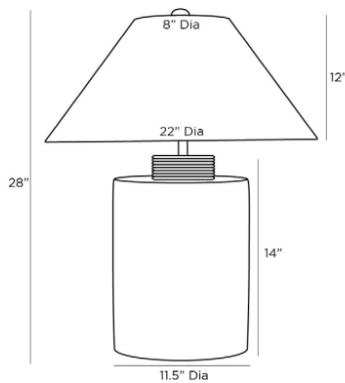

## SAMALA LAMP

- With its jar-shaped silhouette, the samala lamp is an earthy and elegant addition to the home. The large-scale table lamp is created in a distressed, tuscan-washed terracotta, for a found-object sensibility. The lamp is accented with a matching terracotta finial and a tapered, ivory microfiber shade with off-white cotton lining. Finish will vary.

PRODUCT #:	ITEM	WIDTH	DEPTH	HEIGHT	PRICE	ADDITIONAL INFORMATION
254-45208-671	SAMALA LAMP	22	22	28	\$1,149	

### DIMENSIONS

Shade	Top: 8.00 IN, Dia: 22.00 IN, Side: 12 IN
Body	H: 14 IN, Dia: 11.50 IN
Neck	H: 2 IN, Dia: 0.50 IN
Foot Print	Dia: 11.50 IN
Harp	8.5" Brass IN

### SHIPPING

Product Weight	25.5 LBS
Gross Weight 1	28 LBS
Gross Weight 2	5 LBS
Shipping Box 1	H: 16.5 IN, L: 16.5 IN, W: 10.75 IN
Shipping Box 2	H: 13 IN, L: 23 IN, W: 23 IN