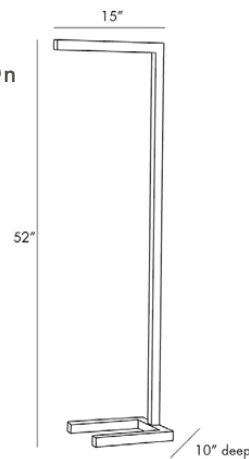

SALFORD FLOOR LAMP

- Built Of Steel To Give It Clean Lines, Perfectly Angular Joints And A Shiny Polish
- An Led Strip Is Nicely Concealed Into The Frame
- Entirely Finished In Vintage Brass or Bronze
- Fitted With A Full Range Dimmer On A Black Cord

PRODUCT #:	ITEM	WIDTH	DEPTH	HEIGHT	PRICE	ADDITIONAL INFORMATION
254-79157	SALFORD FLOOR LAMP-VINTAGE BRASS*	15	40	52	\$2,517	
254-79810	SALFORD FLOOR LAMP-BRONZE	15	40	52	\$2,517	

APPEARANCE

Material	Steel
Finish	Bronze
Top Coat/Sealant	false
Finial Description	N/A
Finial Dimension	N/A

DIMENSIONS

Foot Print	W: 15 IN, D: 10 IN
Harp	N/A IN

WIRING

Rating	Indoor Only
LED Color Temp	2700K
LED CRI	80
LED Compatible Dimmer	TRIAC Dimmer
LED Lumens	1150
Tilt Test	10 Degrees - AU
Cord	12 FT, Side of Lamp Body, SPT-2, Taupe Fabric
Socket	1, Black, Integrated LED
Switch	Full Range Dimmer, On Line- Foot Switch
Maximum Watt	12
LED Lifespan	20,000